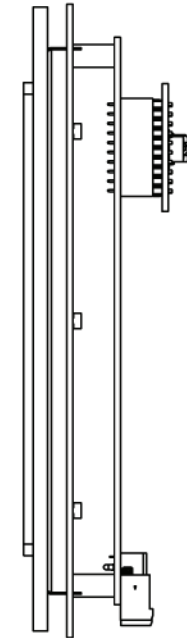

Cutout
(10" screen landscape)

	Title: TC1082 - Cutout 10" (Landscape)		Unit: MM	
	Tolerance:	Material:	Finish:	
		Scale: 1:2	No. piece: N/A	Date: 2025-01-07
	Angular:	Rev: R1.0	Name: A.Martineau	Page: 1/1

Studing pattern (10" screen landscape)

	Title: TC1082 - Cutout 10" (Landscape)		Unit: MM	
	Tolerance:	Material:	Finish:	
		Scale: 1:2	No. piece: N/A	Date: 2025-01-07
	Angular:	Rev: R1.0	Name: A.Martino	Page: 1/1

Cutout
(10" screen portrait)

	Title: TC1082 - Cutout 10" (Portrait)		Unit: MM	
	Tolerance:	Material:	Finish:	
		Scale: 1:2	No. piece: N/A	Date: 2025-01-07
	Angular:	Rev: R1.0	Name: A.Martineau	Page: 1/1

Studing pattern
(10" screen portrait)

	Title: TC1082 - Cutout 10" (Portrait)		Unit: MM	
	Tolerance:	Material:	Finish:	
		Scale: 1:2	No. piece: N/A	Date: 2025-01-07
		Angular:	Rev: R1.0	Name: A.Martineau