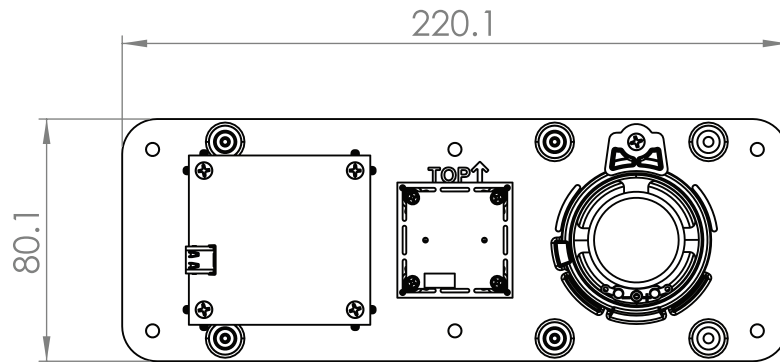

Title: Camera module without switch			Unit: MM
	Tolerance:	Material:	Finish:	
		Scale: 1:2	No. piece: N/A	Date: 2024-05-02
		Rev: 1.0	Name:	Page: 1/1
Angular: