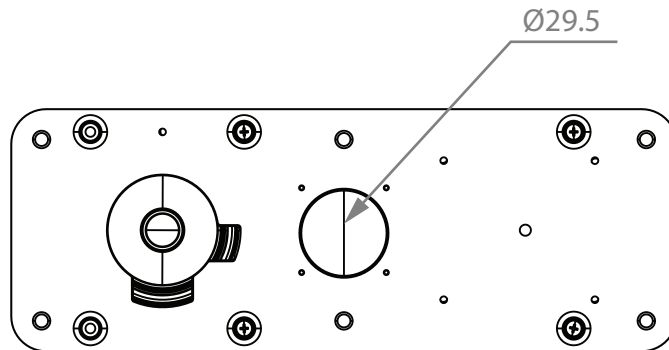

Title: Camera module without switch			Unit: MM
	Tolerance:	Material:	Finish:	
		Scale: 1:2	No. piece: N/A	Date: 2024-05-02
		Rev: 1.0	Name:	Page: 1/1
Angular: