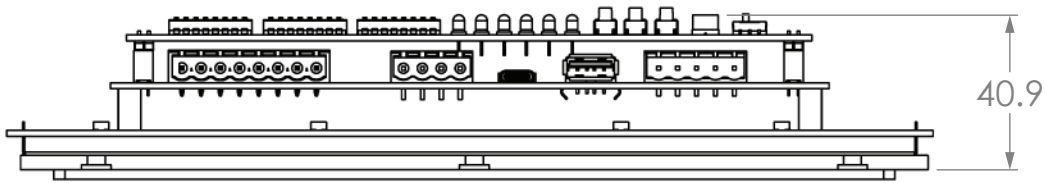

Title:		TC1082 - Thunder Cabin 10"		Unit:	MM
Tolerance:	Material:	Finish:			
	Scale:	1:2	No. piece:	Date:	
	Rev:	1.0	Name:	Page:	
Angular:			A. Martineau	1/1