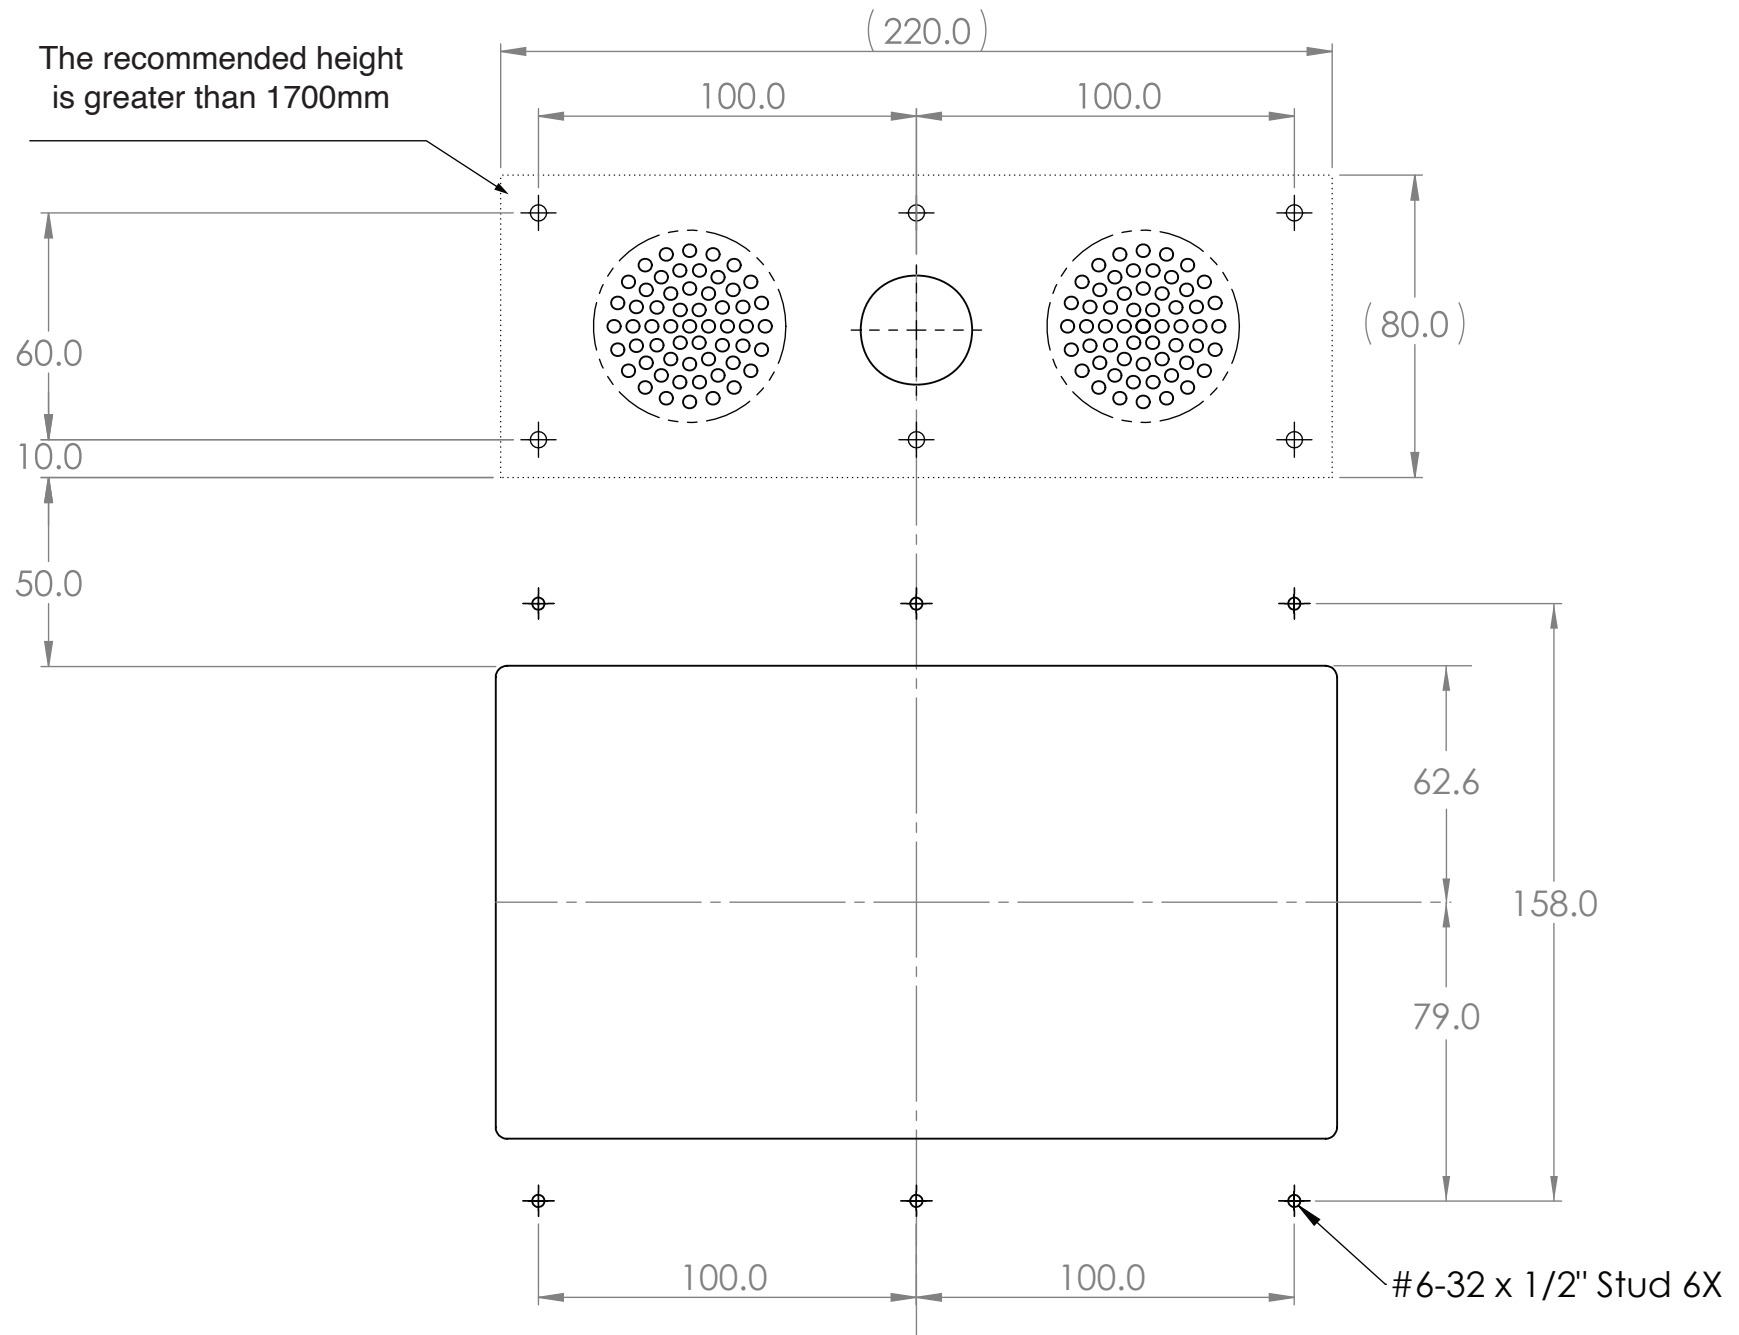

Cutout
(10" screen landscape)

	Title: TC1082 - Cutout 10" (Landscape)		Unit: MM	
	Tolerance:	Material:	Finish:	
		Scale: 1:2	No. piece: N/A	Date: 2025-01-07
	Angular:	Rev: R1.0	Name: A.Martineau	Page: 1/1

Studing pattern (10" screen landscape)

	Title: TC1082 - Cutout 10" (Landscape)		Unit: MM	
	Tolerance:	Material:	Finish:	
		Scale: 1:2	No. piece: N/A	Date: 2025-01-07
	Angular:	Rev: R1.0	Name: A.Martino	Page: 1/1

Cutout
(10" screen portrait)

	Title: TC1082 - Cutout 10" (Portrait)		Unit: MM	
	Tolerance:	Material:	Finish:	
		Scale: 1:2	No. piece: N/A	Date: 2025-01-07
	Angular:	Rev: R1.0	Name: A.Martineau	Page: 1/1

Studing pattern
(10" screen portrait)

	Title: TC1082 - Cutout 10" (Portrait)		Unit: MM	
	Tolerance:	Material:	Finish:	
		Scale: 1:2	No. piece: N/A	Date: 2025-01-07
		Angular:	Rev: R1.0	Name: A.Martineau