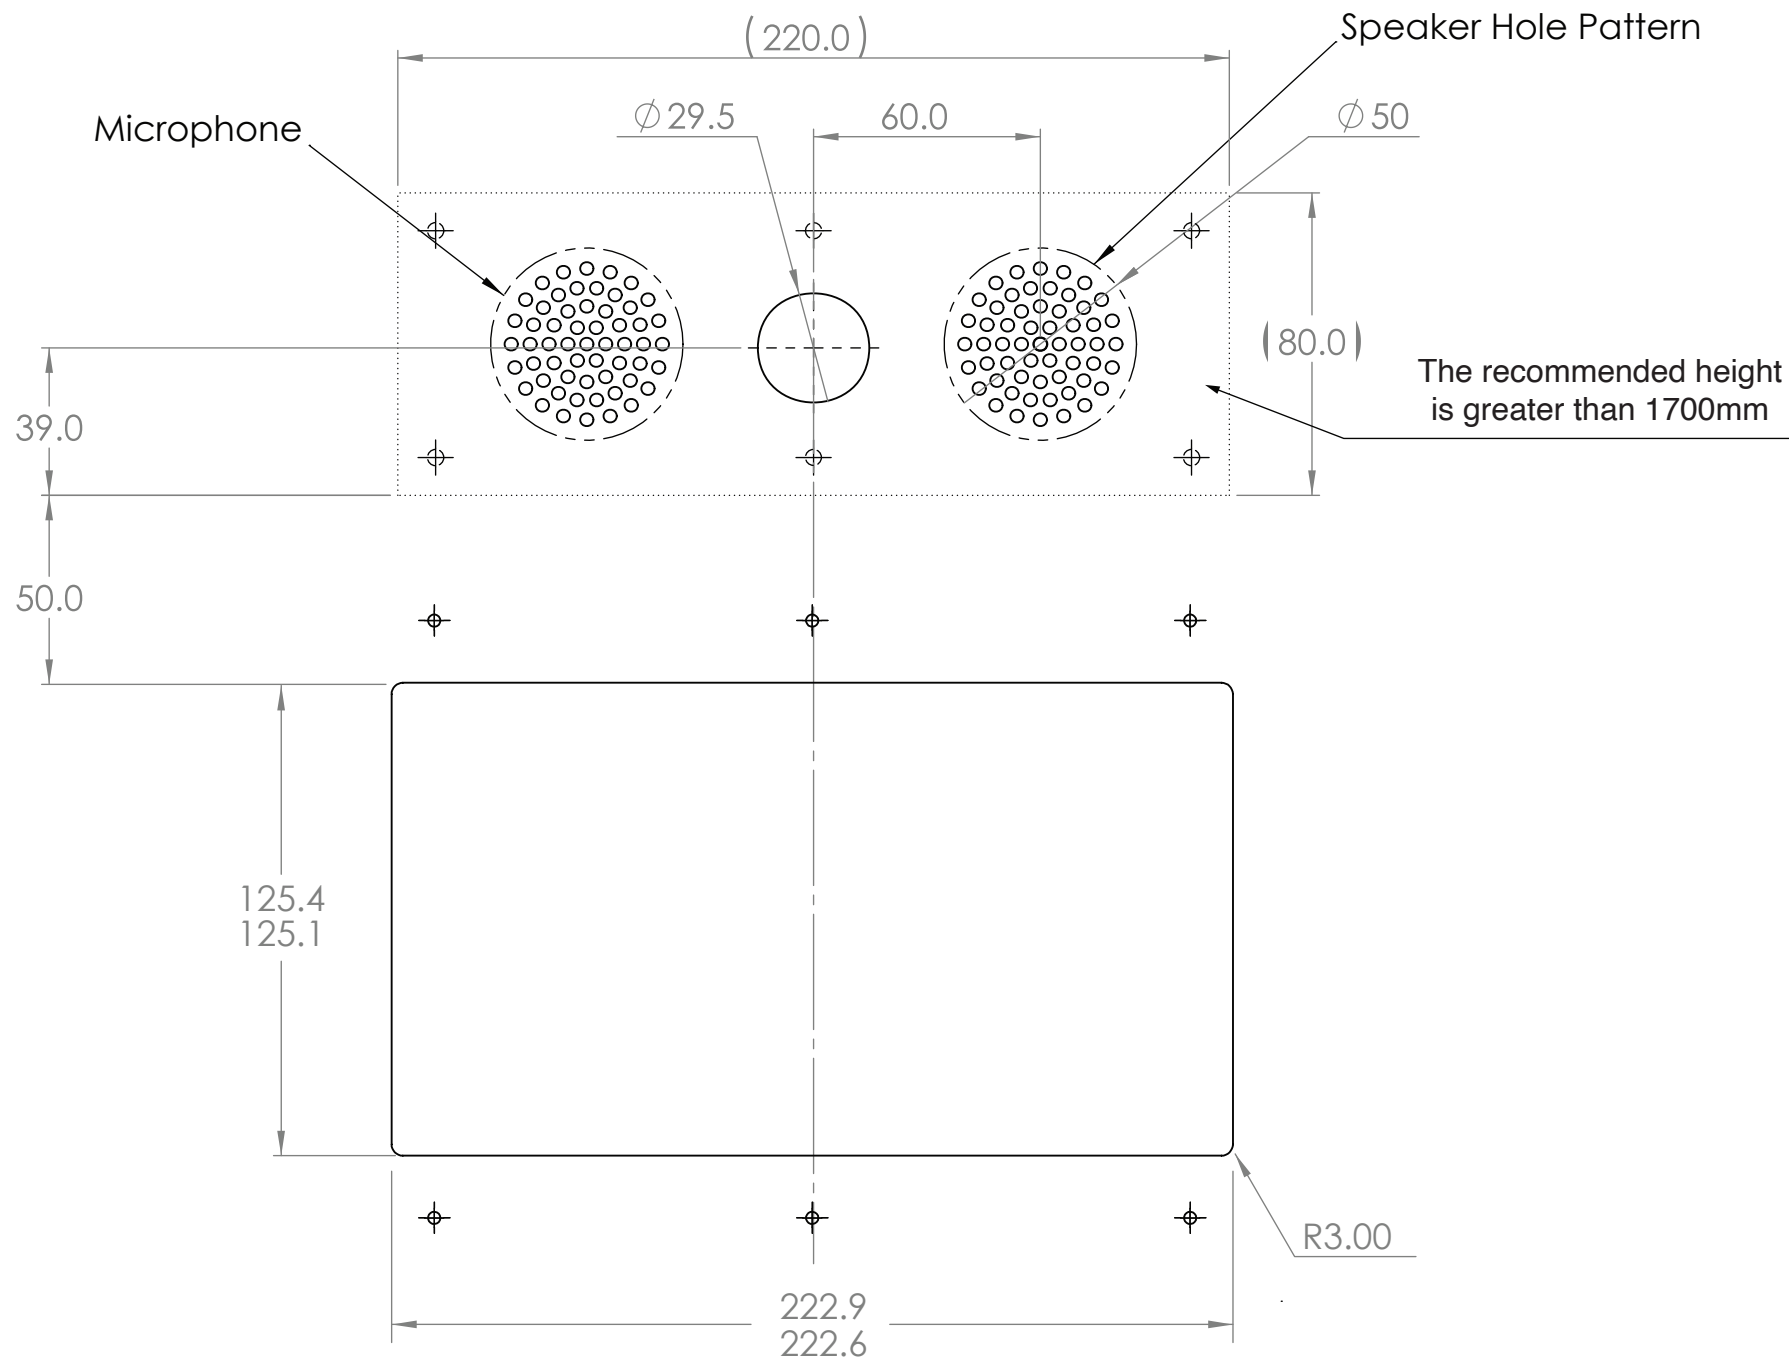

Cutout
(10" screen landscape)

	Title: TC1082 - Cutout 10" (Landscape)		Unit: MM	
	Tolerance:	Material:	Finish:	
		Scale: 1:2	No. piece: N/A	Date: 2025-01-07
	Angular:	Rev: R1.0	Name: A.Martineau	Page: 1/1

Studing pattern (10" screen landscape)

	Title: TC1082 - Cutout 10" (Landscape)		Unit: MM	
	Tolerance:	Material:	Finish:	
		Scale: 1:2	No. piece: N/A	Date: 2025-01-07
	Angular:	Rev: R1.0	Name: A.Martino	Page: 1/1

Cutout
(10" screen portrait)

	Title: TC1082 - Cutout 10" (Portrait)		Unit: MM	
	Tolerance:	Material:	Finish:	
		Scale: 1:2	No. piece: N/A	Date: 2025-01-07
	Angular:	Rev: R1.0	Name: A.Martineau	Page: 1/1

Studing pattern
(10" screen portrait)

	Title: TC1082 - Cutout 10" (Portrait)		Unit: MM	
	Tolerance:	Material:	Finish:	
		Scale: 1:2	No. piece: N/A	Date: 2025-01-07
		Angular:	Rev: R1.0	Name: A.Martineau