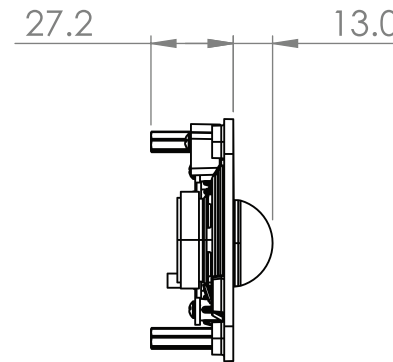

Title: Camera module without switch			Unit: MM
	Tolerance:	Material:	Finish:	
		Scale: 1:2	No. piece: N/A	Date: 2024-05-02
		Rev: 1.0	Name:	Page: 1/1
Angular: