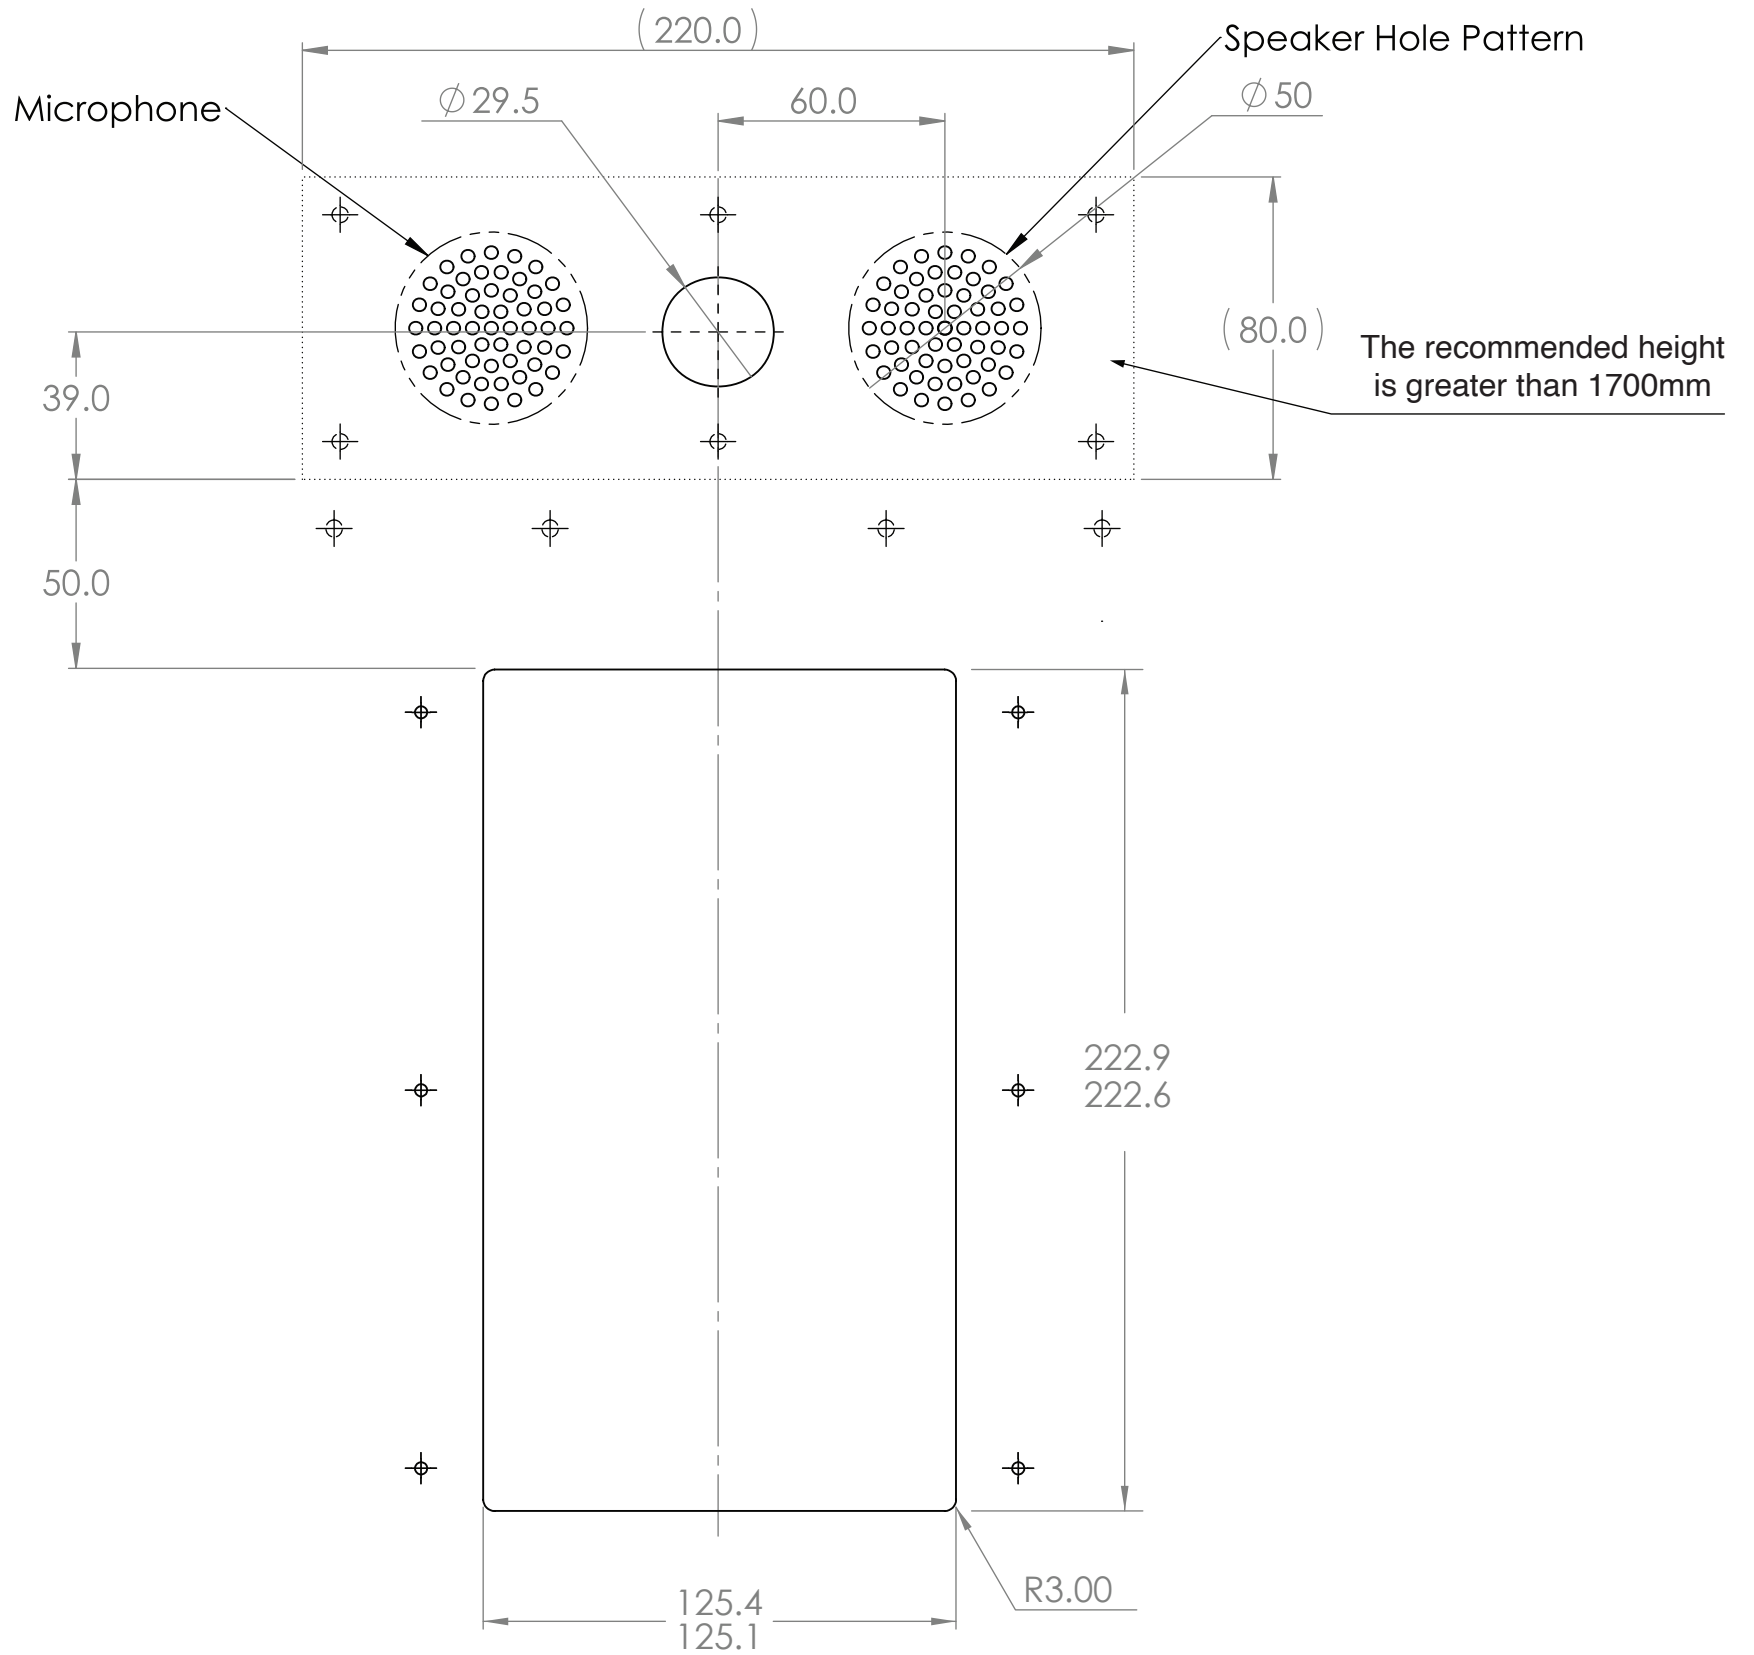

Cutout
(10" screen landscape)

	Title: TC1082 - Cutout 10" (Landscape)		Unit: MM	
	Tolerance:	Material:	Finish:	
		Scale: 1:2	No. piece: N/A	Date: 2025-01-07
	Angular:	Rev: R1.0	Name: A.Martineau	Page: 1/1

Studing pattern (10" screen landscape)

	Title: TC1082 - Cutout 10" (Landscape)		Unit: MM	
	Tolerance:	Material:	Finish:	
		Scale: 1:2	No. piece: N/A	Date: 2025-01-07
	Angular:	Rev: R1.0	Name: A.Martino	Page: 1/1

Cutout
(10" screen portrait)

	Title: TC1082 - Cutout 10" (Portrait)		Unit: MM	
	Tolerance:	Material:	Finish:	
		Scale: 1:2	No. piece: N/A	Date: 2025-01-07
	Angular:	Rev: R1.0	Name: A.Martineau	Page: 1/1

Studing pattern
(10" screen portrait)

	Title: TC1082 - Cutout 10" (Portrait)		Unit: MM	
	Tolerance:	Material:	Finish:	
		Scale: 1:2	No. piece: N/A	Date: 2025-01-07
		Angular:	Rev: R1.0	Name: A.Martineau