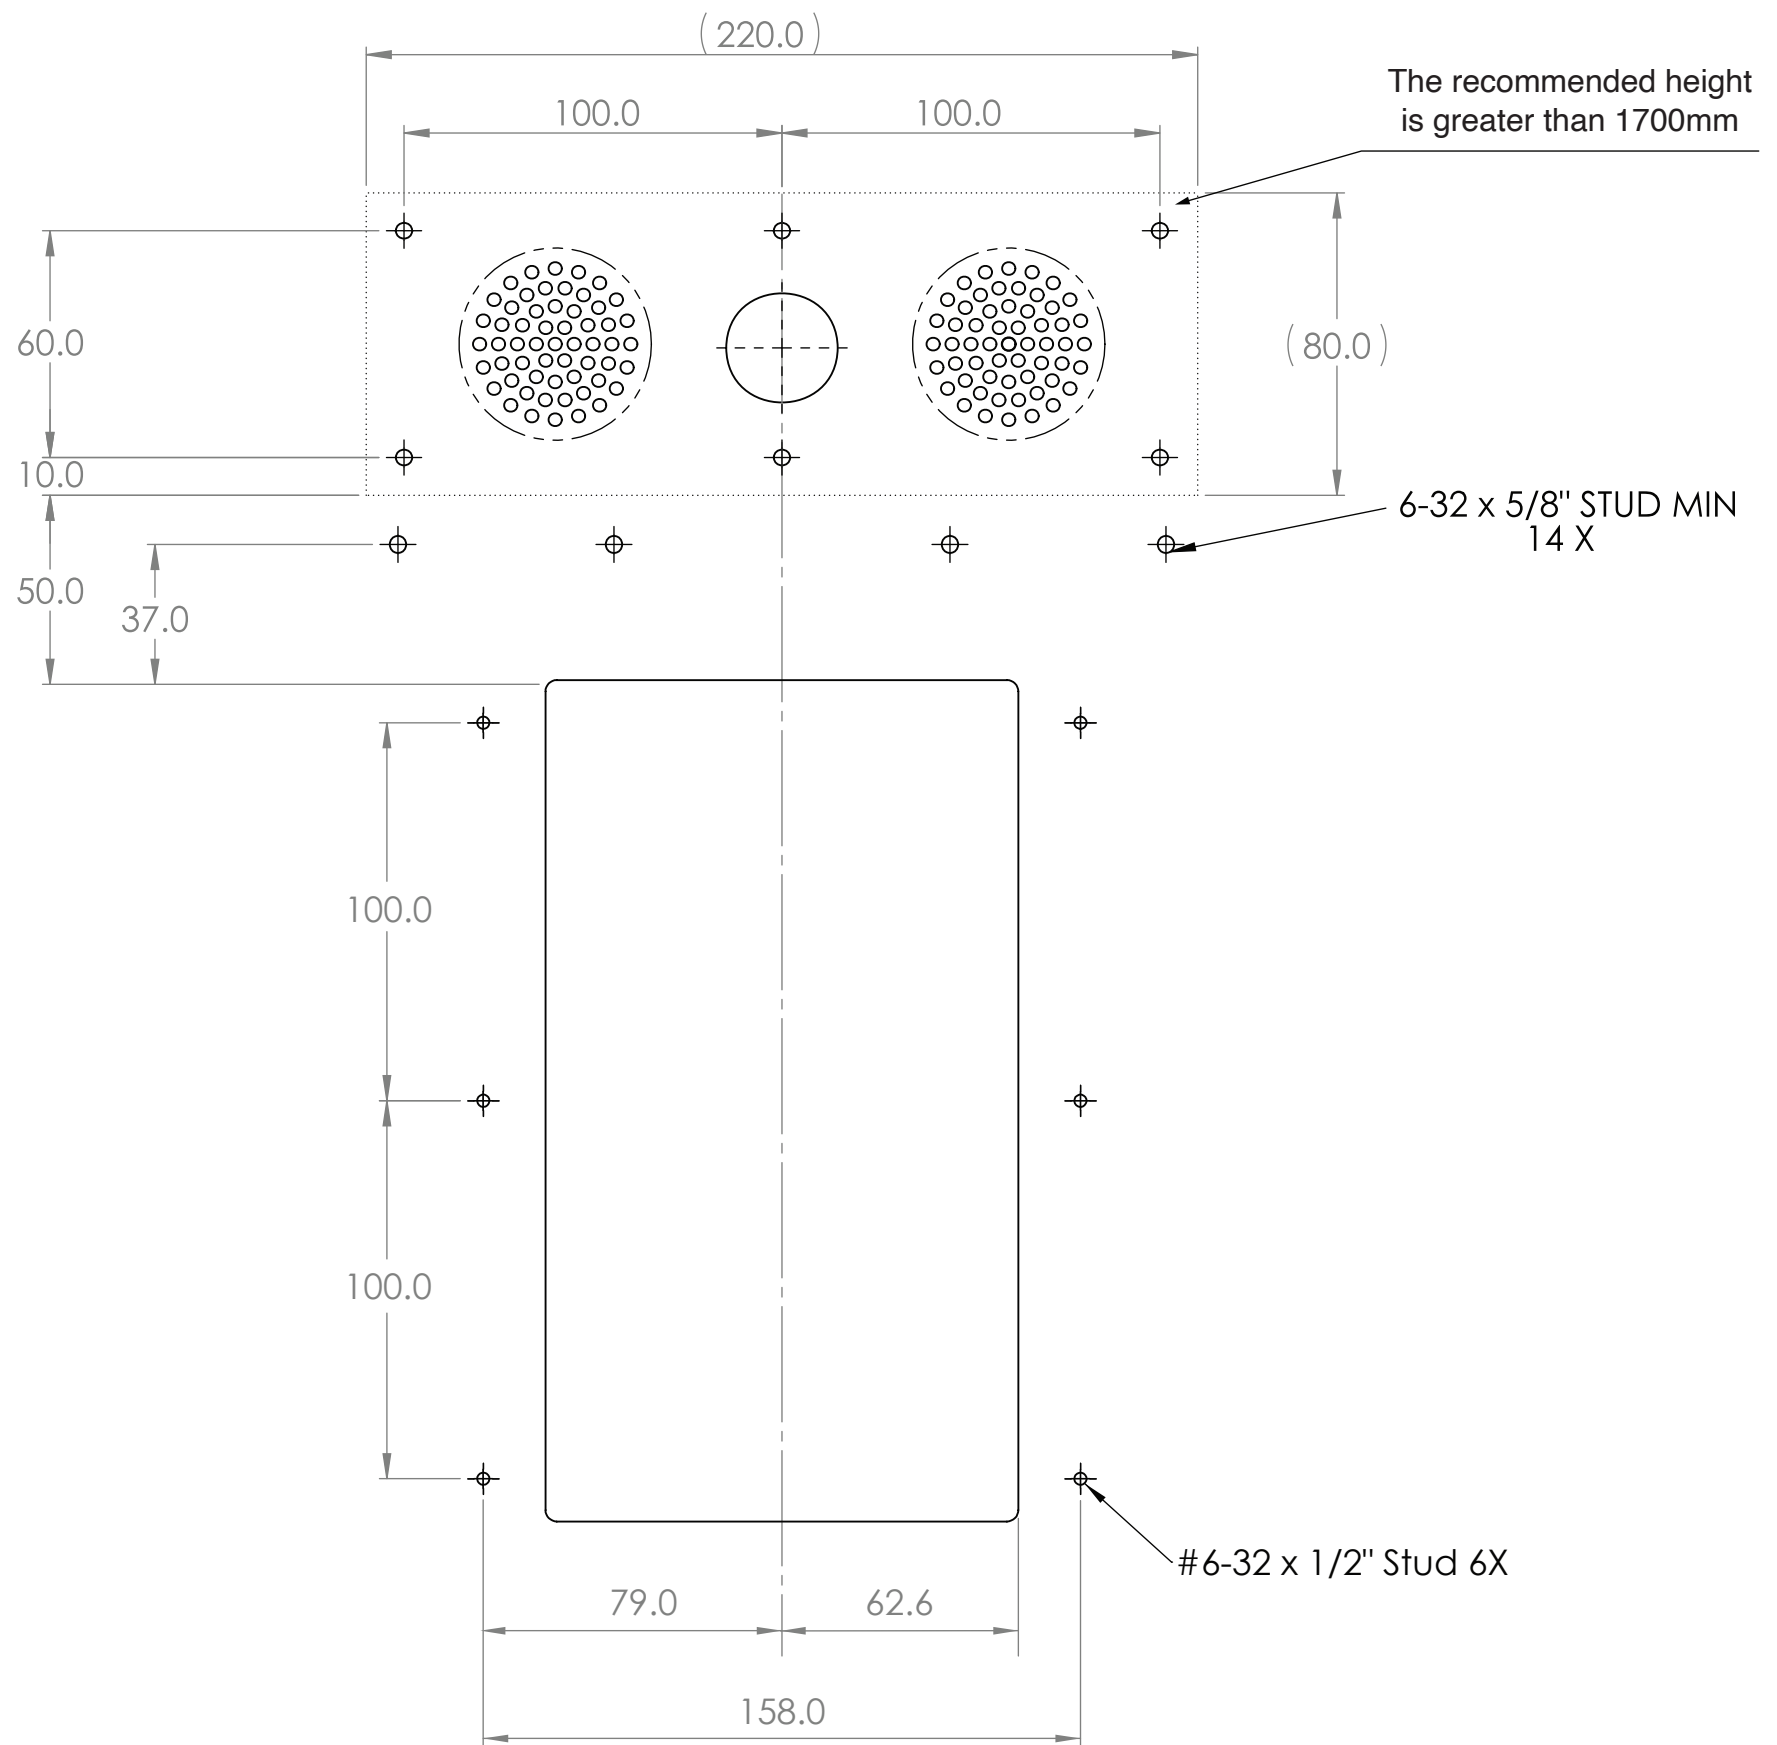

Cutout
(10" screen landscape)

	Title: TC1082 - Cutout 10" (Landscape)		Unit: MM	
	Tolerance:	Material:	Finish:	
		Scale: 1:2	No. piece: N/A	Date: 2025-01-07
	Angular:	Rev: R1.0	Name: A.Martineau	Page: 1/1

Studing pattern (10" screen landscape)

	Title: TC1082 - Cutout 10" (Landscape)		Unit: MM	
	Tolerance:	Material:	Finish:	
		Scale: 1:2	No. piece: N/A	Date: 2025-01-07
	Angular:	Rev: R1.0	Name: A.Martino	Page: 1/1

Cutout
(10" screen portrait)

	Title: TC1082 - Cutout 10" (Portrait)		Unit: MM	
	Tolerance:	Material:	Finish:	
		Scale: 1:2	No. piece: N/A	Date: 2025-01-07
	Angular:	Rev: R1.0	Name: A.Martineau	Page: 1/1

Studing pattern
(10" screen portrait)

	Title: TC1082 - Cutout 10" (Portrait)		Unit: MM	
	Tolerance:	Material:	Finish:	
		Scale: 1:2	No. piece: N/A	Date: 2025-01-07
		Angular:	Rev: R1.0	Name: A.Martineau