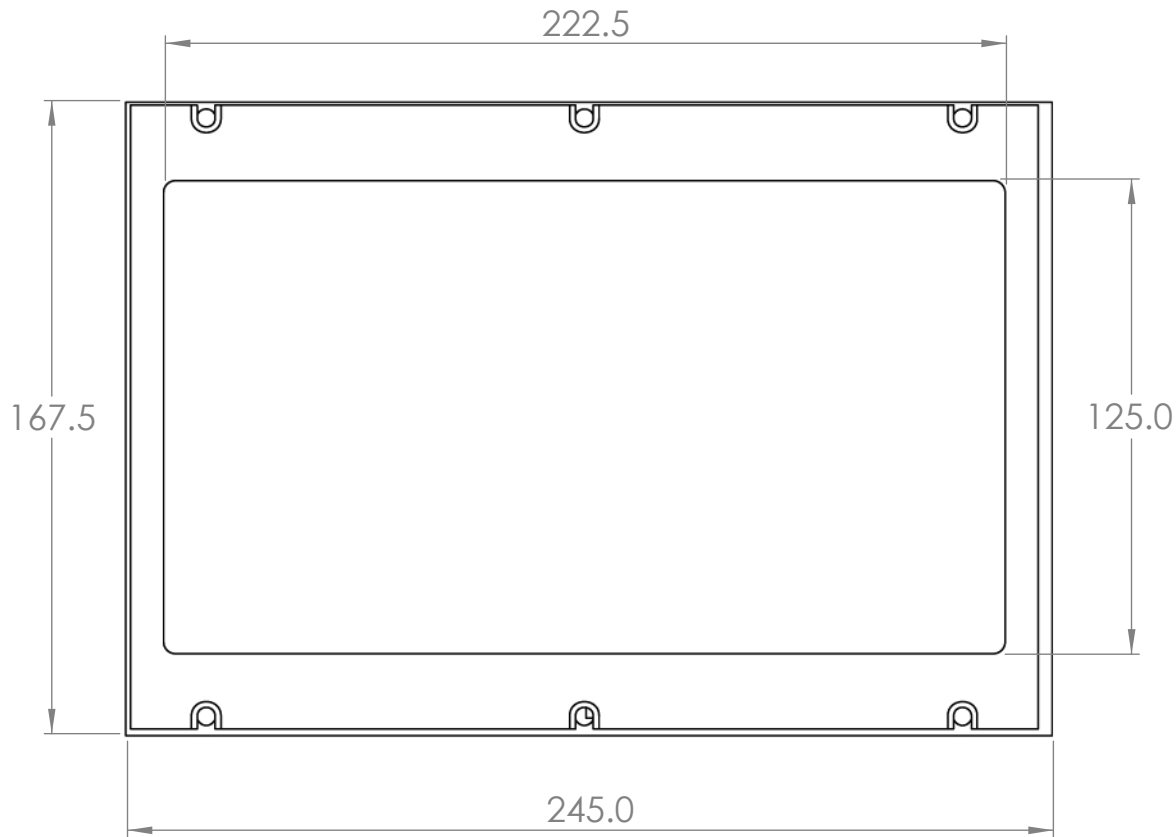

Cutout
(10" screen landscape)

	Title: TC1082 - Cutout 10" (Landscape)		Unit: MM	
	Tolerance:	Material:	Finish:	
		Scale: 1:2	No. piece: N/A	Date: 2025-01-07
	Angular:	Rev: R1.0	Name: A.Martineau	Page: 1/1

Studing pattern (10" screen landscape)

	Title: TC1082 - Cutout 10" (Landscape)		Unit: MM	
	Tolerance:	Material:	Finish:	
		Scale: 1:2	No. piece: N/A	Date: 2025-01-07
	Angular:	Rev: R1.0	Name: A.Martino	Page: 1/1

Cutout
(10" screen portrait)

	Title: TC1082 - Cutout 10" (Portrait)		Unit: MM	
	Tolerance:	Material:	Finish:	
		Scale: 1:2	No. piece: N/A	Date: 2025-01-07
	Angular:	Rev: R1.0	Name: A.Martineau	Page: 1/1

Studing pattern
(10" screen portrait)

	Title: TC1082 - Cutout 10" (Portrait)		Unit: MM	
	Tolerance:	Material:	Finish:	
		Scale: 1:2	No. piece: N/A	Date: 2025-01-07
		Angular:	Rev: R1.0	Name: A.Martineau