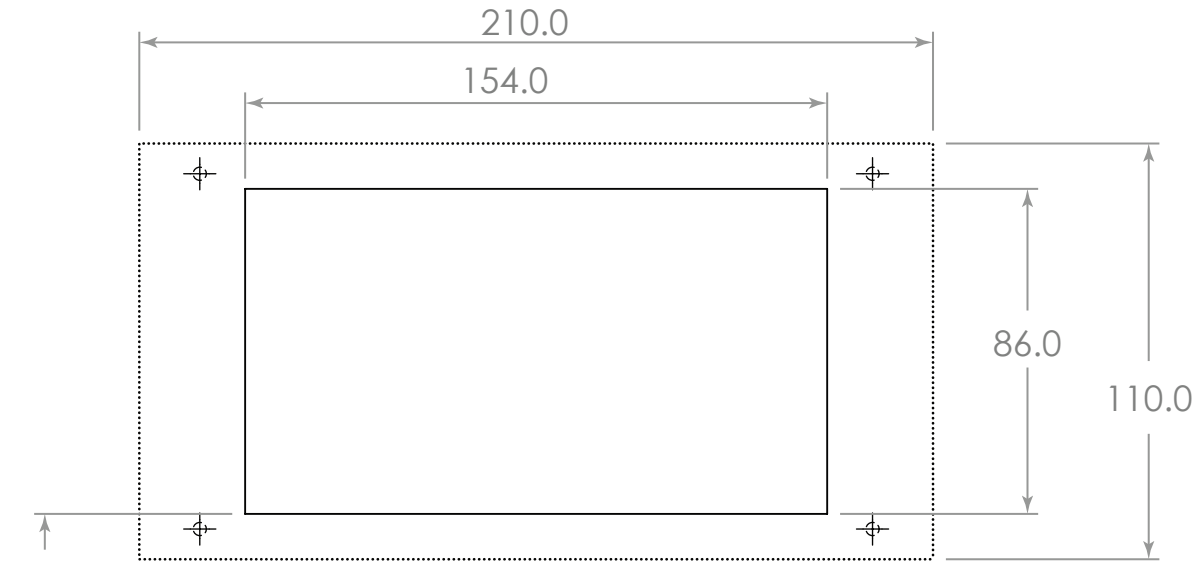

Cutout (7" screen landscape)

The recommended height is greater than 1700mm

Microphone

Speaker Hole Pattern

CALL LED  6.35

| | | | | |
|---|---|------------|----------------|------------------|
|  | Title: Thunder Cabin - Camera assembly cutout | | Unit: MM | |
| | Tolerance: | Material: | Finish: | |
| | | Scale: 1:2 | No. piece: N/A | Date: 2024-05-02 |
| | | Rev: 1.0 | Name: | Page: 1/1 |

Écran TC7082

MM

| | | | |
|------------|------------|---------------|-------|
| Tolérance: | Matériel: | Finition: | |
| | Échelle: | No. de pièce: | Date: |
| | Angulaire: | 1 : 2 | N/A |
| | Rev: | Nom: | Page: |
| | 1.0 | | 1 / 1 |

| | | | | |
|--|--|---------------------|--------------------------|-------------------------|
| | Titre: Module de caméra sans switch | | Unité: MM | |
| | Tolérance: | Matériel: | Finition: | |
| | | Échelle: 1:2 | No. de pièce: N/A | Date: 2024-05-02 |
| | | Angulaire: | Rev: 1.0 | Nom: |