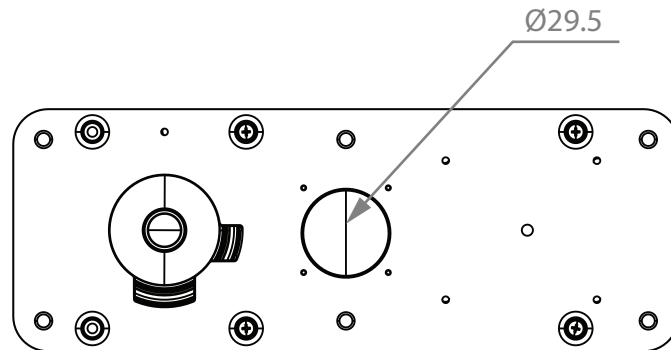

Cutout (7" screen landscape)

The recommended height is greater than 1700mm

Microphone

Speaker Hole Pattern

CALL LED  6.35

| | | | | |
|---|---|------------|----------------|------------------|
|  | Title: Thunder Cabin - Camera assembly cutout | | Unit: MM | |
| | Tolerance: | Material: | Finish: | |
| | | Scale: 1:2 | No. piece: N/A | Date: 2024-05-02 |
| | | Rev: 1.0 | Name: | Page: 1/1 |

Studing Patern (7" screen landscape)

| | | | | | | | |
|--|------------|-----------|--|------------|-------|-------|------------|
| | Title: | | Thunder Cabin - Camera assembly cutout | | Unit: | MM | |
| | Tolerance: | Material: | Finish: | | | | |
| | | Scale: | 1:2 | No. piece: | N/A | Date: | 2024-05-02 |
| | | Rev: | 1.0 | Name: | Page: | | 1/1 |

| | | | | |
|--|--|---------------------|--------------------------|-------------------------|
| | Titre: Module de caméra sans switch | | Unité: MM | |
| | Tolérance: | Matériel: | Finition: | |
| | | Échelle: 1:2 | No. de pièce: N/A | Date: 2024-05-02 |
| | | Angulaire: | Rev: 1.0 | Nom: |