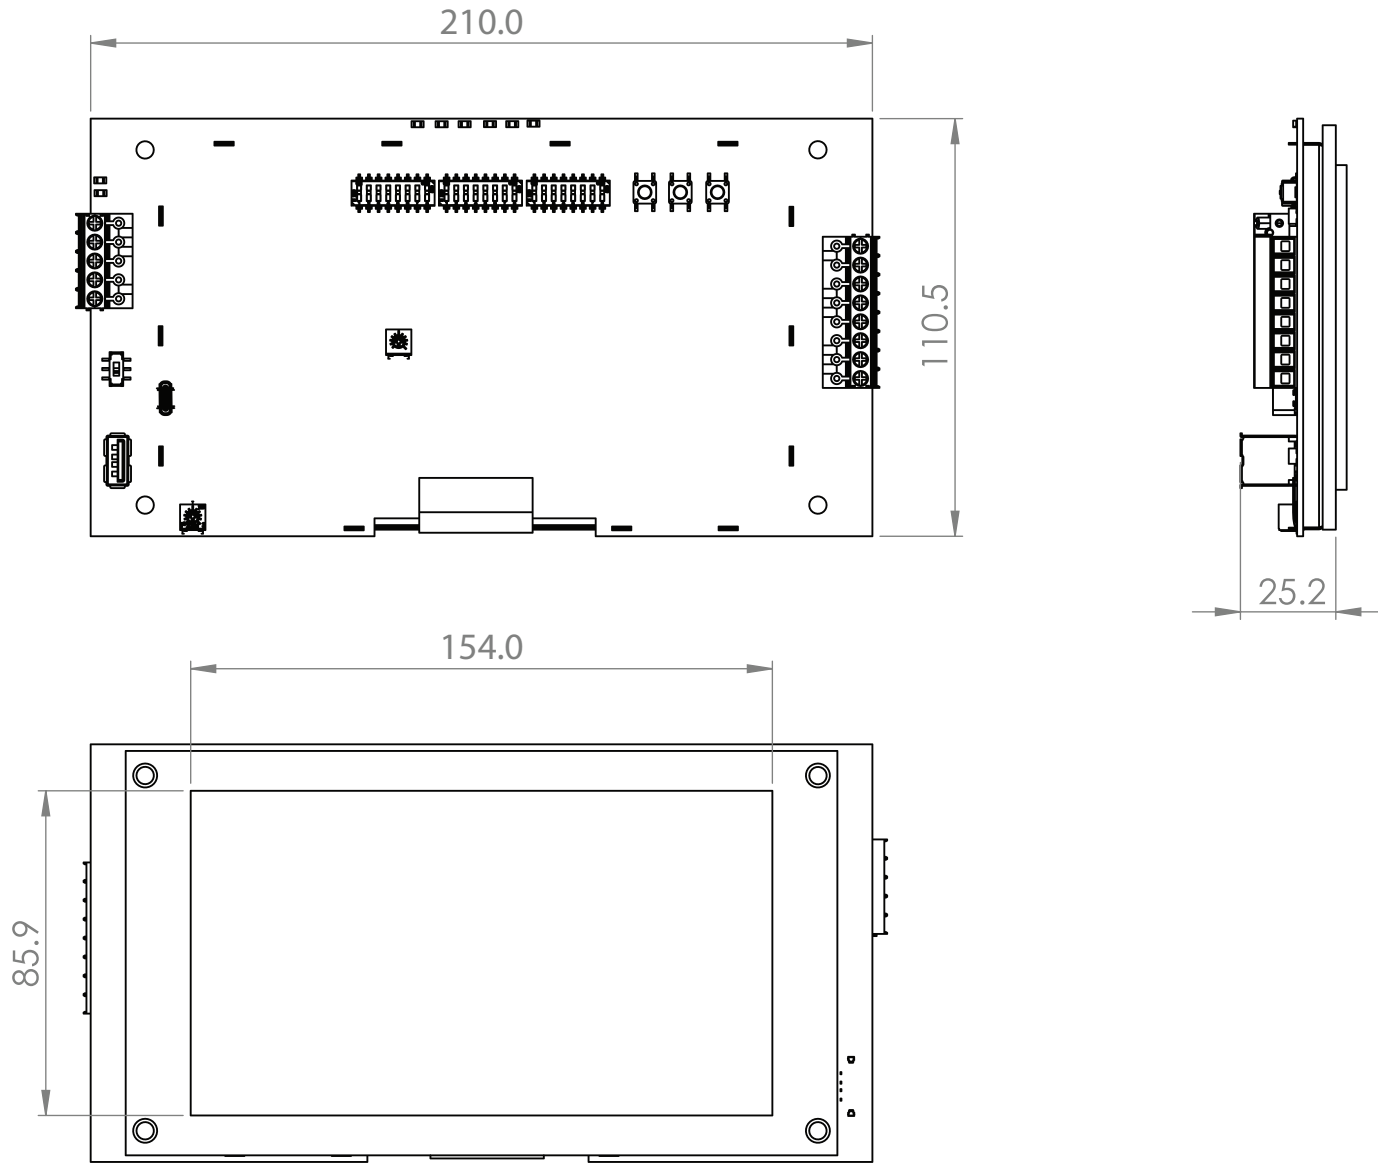

Cutout (7" screen landscape)

The recommended height is greater than 1700mm

Microphone

Speaker Hole Pattern

CALL LED  6.35

| | | | | |
|---|---|------------|----------------|------------------|
|  | Title: Thunder Cabin - Camera assembly cutout | | Unit: MM | |
| | Tolerance: | Material: | Finish: | |
| | | Scale: 1:2 | No. piece: N/A | Date: 2024-05-02 |
| | | Rev: 1.0 | Name: | Page: 1/1 |

Studing Patern (7" screen landscape)

| | | | | | | | |
|--|------------|-----------|--|------------|-------|-------|------------|
| | Title: | | Thunder Cabin - Camera assembly cutout | | Unit: | MM | |
| | Tolerance: | Material: | Finish: | | | | |
| | | Scale: | 1:2 | No. piece: | N/A | Date: | 2024-05-02 |
| | | Rev: | 1.0 | Name: | Page: | | 1/1 |

Écran TC7082

MM

| | | | |
|------------|------------|---------------|-------|
| Tolérance: | Matériel: | Finition: | |
| | Échelle: | No. de pièce: | Date: |
| | Angulaire: | 1 : 2 | N/A |
| | Rev: | Nom: | Page: |
| | 1.0 | | 1 / 1 |