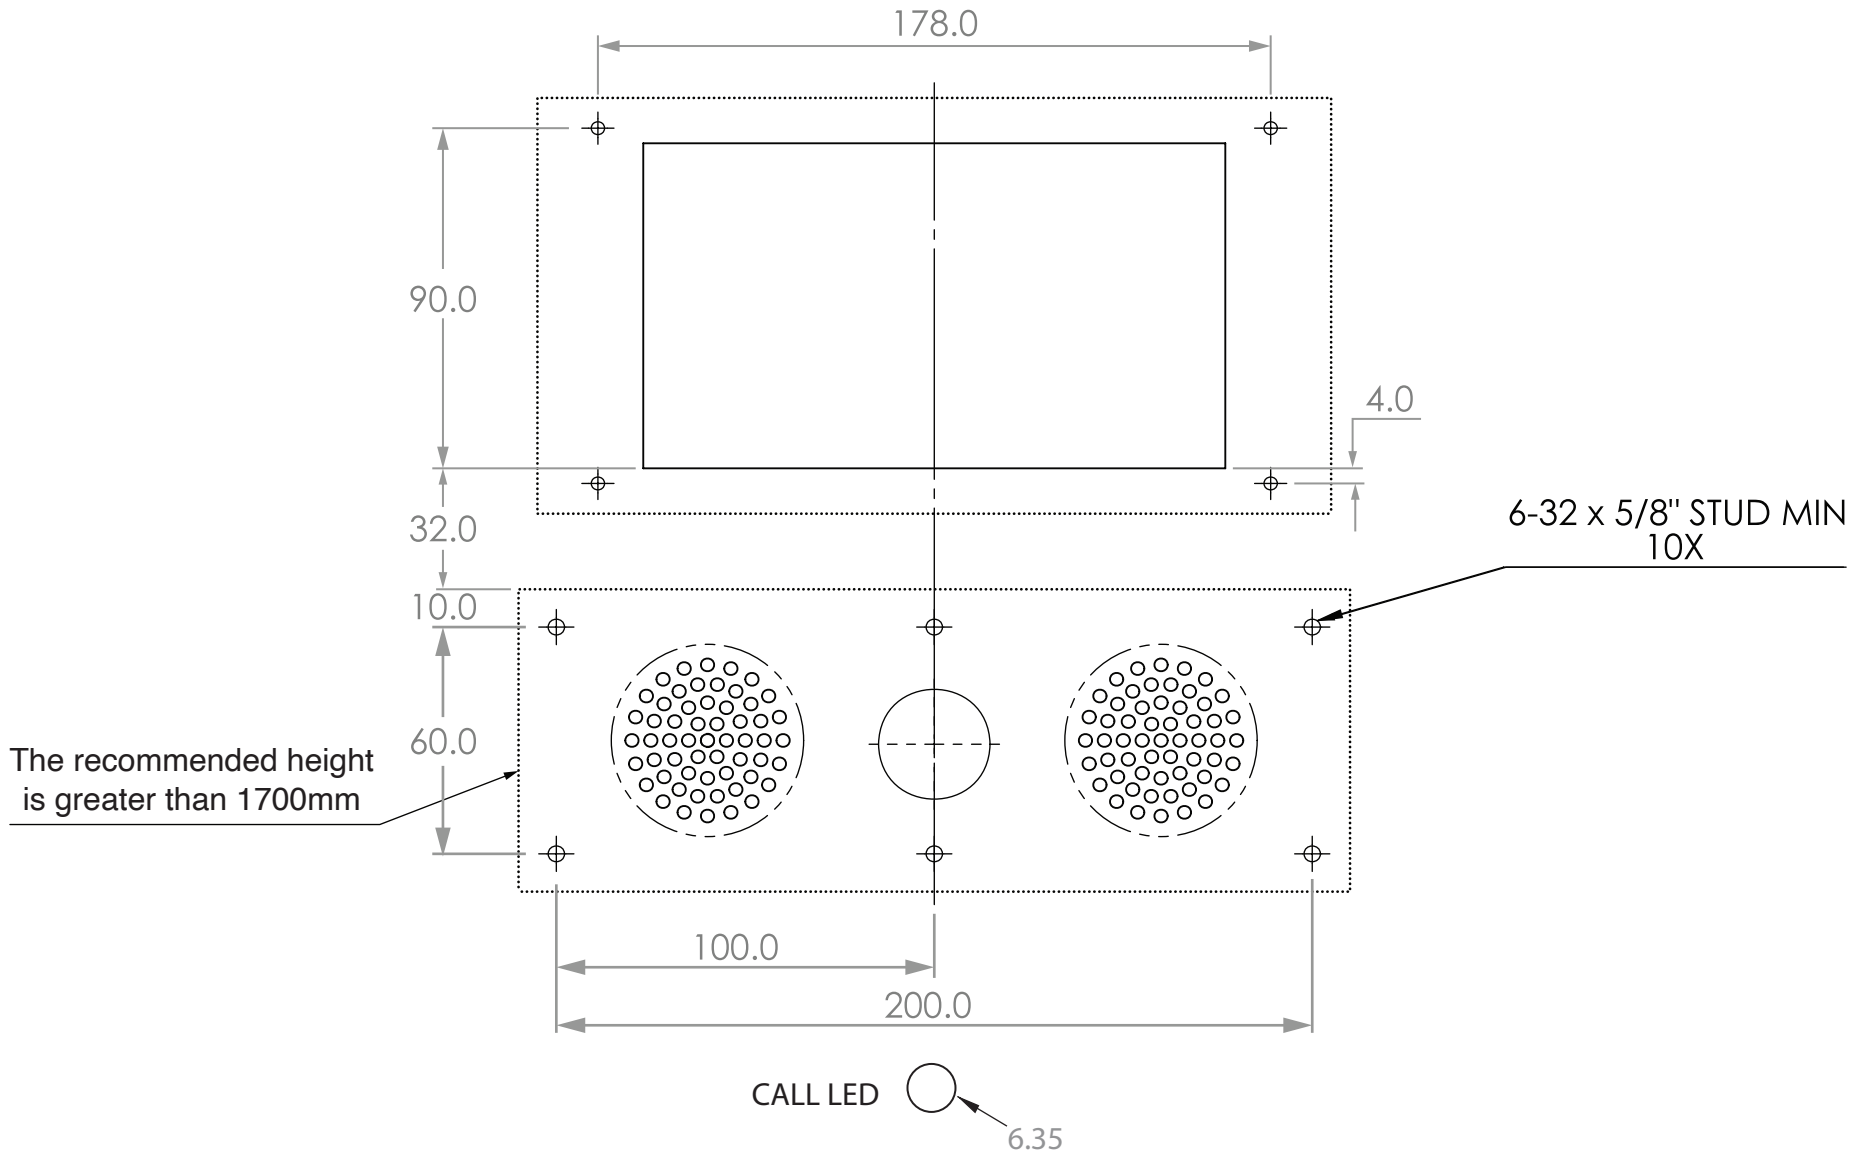

Cutout (7" screen landscape)

The recommended height is greater than 1700mm

Microphone

Speaker Hole Pattern

CALL LED  6.35

| | | | | |
|---|---|------------|----------------|------------------|
|  | Title: Thunder Cabin - Camera assembly cutout | | Unit: MM | |
| | Tolerance: | Material: | Finish: | |
| | | Scale: 1:2 | No. piece: N/A | Date: 2024-05-02 |
| | | Rev: 1.0 | Name: | Page: 1/1 |

Studing Patern (7" screen landscape)

| | | | | | | | |
|--|------------|-----------|--|------------|-------|-------|------------|
| | Title: | | Thunder Cabin - Camera assembly cutout | | Unit: | MM | |
| | Tolerance: | Material: | Finish: | | | | |
| | | Scale: | 1:2 | No. piece: | N/A | Date: | 2024-05-02 |
| | | Rev: | 1.0 | Name: | Page: | | 1/1 |

Écran TC7082

MM

| | | | |
|------------|------------|---------------|-------|
| Tolérance: | Matériel: | Finition: | |
| | Échelle: | No. de pièce: | Date: |
| | Angulaire: | 1 : 2 | N/A |
| | Rev: | Nom: | Page: |
| | 1.0 | | 1 / 1 |

| | | | | |
|--|--|---------------------|--------------------------|-------------------------|
| | Titre: Module de caméra sans switch | | Unité: MM | |
| | Tolérance: | Matériel: | Finition: | |
| | | Échelle: 1:2 | No. de pièce: N/A | Date: 2024-05-02 |
| | | Angulaire: | Rev: 1.0 | Nom: |