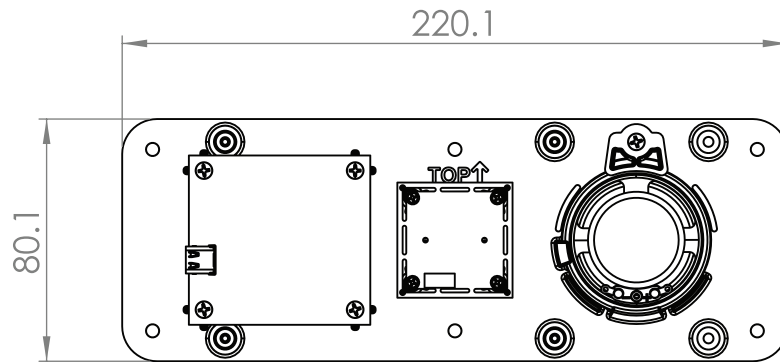

Cutout (7" screen landscape)

The recommended height is greater than 1700mm

Microphone

Speaker Hole Pattern

CALL LED  6.35

| | | | | |
|---|---|------------|----------------|------------------|
|  | Title: Thunder Cabin - Camera assembly cutout | | Unit: MM | |
| | Tolerance: | Material: | Finish: | |
| | | Scale: 1:2 | No. piece: N/A | Date: 2024-05-02 |
| | | Rev: 1.0 | Name: | Page: 1/1 |

Studing Patern (7" screen landscape)

| | | | | | | | |
|--|------------|-----------|--|------------|-------|-------|------------|
| | Title: | | Thunder Cabin - Camera assembly cutout | | Unit: | MM | |
| | Tolerance: | Material: | Finish: | | | | |
| | | Scale: | 1:2 | No. piece: | N/A | Date: | 2024-05-02 |
| | | Rev: | 1.0 | Name: | Page: | | 1/1 |

| | | | | |
|--|--|---------------------|--------------------------|-------------------------|
| | Titre: Module de caméra sans switch | | Unité: MM | |
| | Tolérance: | Matériel: | Finition: | |
| | | Échelle: 1:2 | No. de pièce: N/A | Date: 2024-05-02 |
| | | Angulaire: | Rev: 1.0 | Nom: |