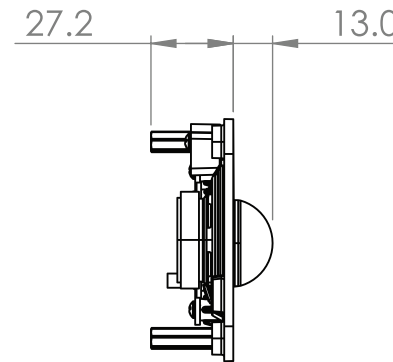

Cutout (7" screen landscape)

The recommended height is greater than 1700mm

Microphone

Speaker Hole Pattern

CALL LED  6.35

| | | | | |
|---|---|------------|----------------|------------------|
|  | Title: Thunder Cabin - Camera assembly cutout | | Unit: MM | |
| | Tolerance: | Material: | Finish: | |
| | | Scale: 1:2 | No. piece: N/A | Date: 2024-05-02 |
| | | Rev: 1.0 | Name: | Page: 1/1 |

Studing Patern (7" screen landscape)

| | | | | | | | |
|--|------------|-----------|--|------------|-------|-------|------------|
| | Title: | | Thunder Cabin - Camera assembly cutout | | Unit: | MM | |
| | Tolerance: | Material: | Finish: | | | | |
| | | Scale: | 1:2 | No. piece: | N/A | Date: | 2024-05-02 |
| | | Rev: | 1.0 | Name: | Page: | | 1/1 |

| | | | | |
|--|--|---------------------|--------------------------|-------------------------|
| | Titre: Module de caméra sans switch | | Unité: MM | |
| | Tolérance: | Matériel: | Finition: | |
| | | Échelle: 1:2 | No. de pièce: N/A | Date: 2024-05-02 |
| | | Angulaire: | Rev: 1.0 | Nom: |