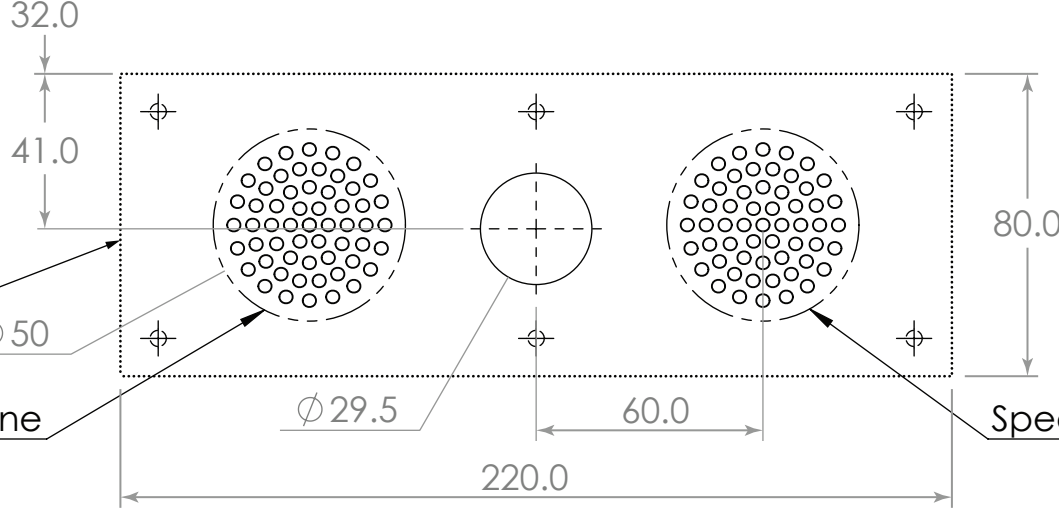

Cutout (7" screen landscape)

The recommended height is greater than 1700mm

Microphone

Speaker Hole Pattern

CALL LED  6.35

| | | | | |
|---|---|------------|----------------|------------------|
|  | Title: Thunder Cabin - Camera assembly cutout | | Unit: MM | |
| | Tolerance: | Material: | Finish: | |
| | | Scale: 1:2 | No. piece: N/A | Date: 2024-05-02 |
| | | Rev: 1.0 | Name: | Page: 1/1 |

| | | | | |
|--|--|---------------------|--------------------------|-------------------------|
| | Titre: Module de caméra sans switch | | Unité: MM | |
| | Tolérance: | Matériel: | Finition: | |
| | | Échelle: 1:2 | No. de pièce: N/A | Date: 2024-05-02 |
| | | Angulaire: | Rev: 1.0 | Nom: |