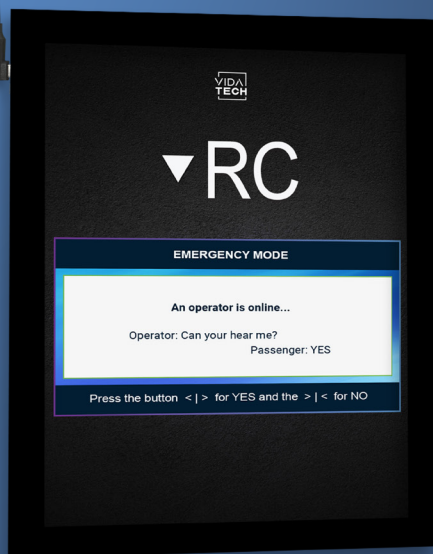

THUNDER TC1582X

Emergency phone in cab

Emergency call 15" display mode

Position indicator 15" display mode

Features

- ADA, ASME A17.1-2019/CSA B44:19 compliant
 - Full-duplex VoIP
 - 15" color LCD
 - LCD position indicator
- Advertising/Announcement display
 - Voice annunciator
- Self-diagnostic as required per code
- Upgradable remotely or with USB drive
- Customizable graphics via web platform
 - Dipswitch configurable

Camera module

- Code compliant with entire floor view
- Easy installation in COP: One cable for audio, microphone, video
- External PoE port available as an option

917 Mgr Grandin, Suite 304B
Quebec City
Quebec, Canada G1V 3X8