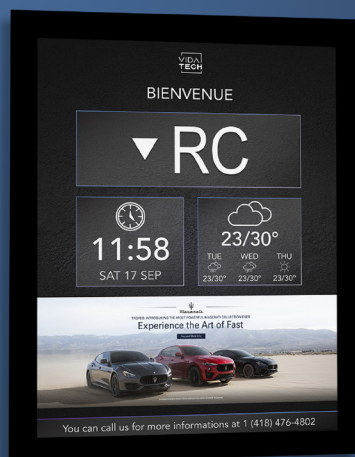

THUNDER TC1582X

Emergency phone in cab

Emergency call 15" display mode

Position indicator 15" display mode

Features

- ADA, ASME A17.1-2019/CSA B44:19 compliant
 - Full-duplex VoIP
 - 15" color LCD
 - LCD position indicator
- Advertising/Announcement display
 - Voice annunciator
- Self-diagnostic as required per code
- Upgradable remotely or with USB drive
- Customizable graphics via web platform
 - Dipswitch configurable

Camera module

- Code compliant with entire floor view
- Easy installation in COP: One cable for audio, microphone, video
- External PoE port available as an option

917 Mgr Grandin, Suite 304B
Quebec City
Quebec, Canada G1V 3X8