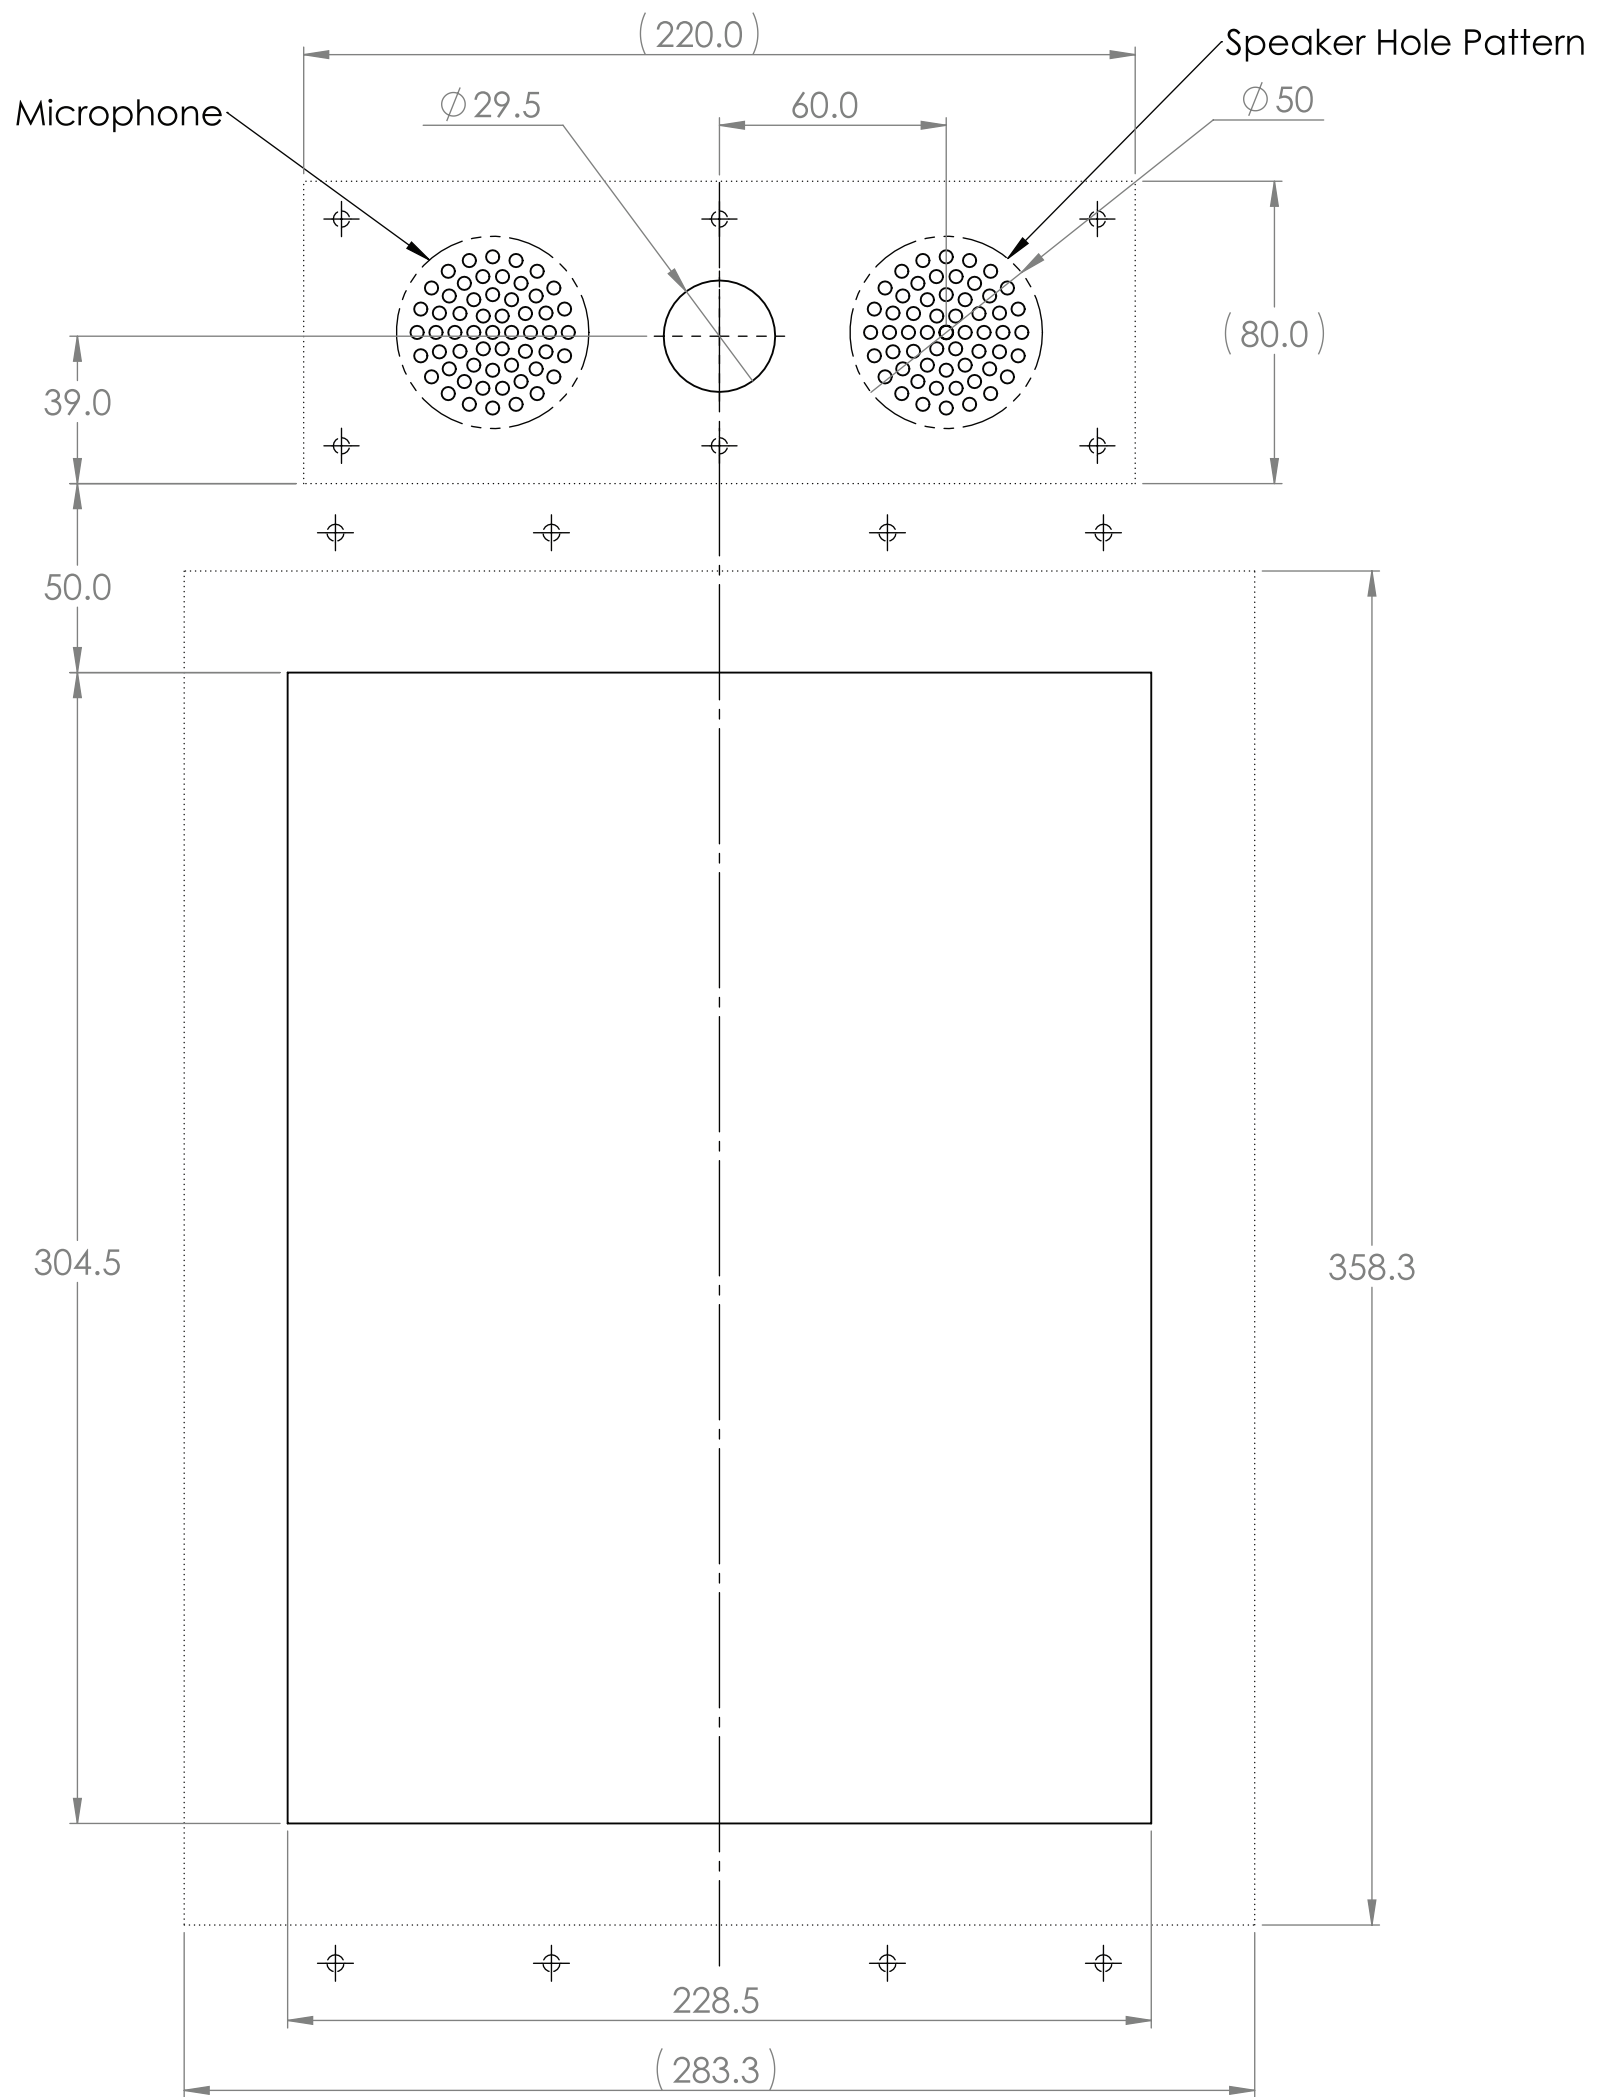

VIDA TECH	Title: TunderCabin15_mec_cutout (Landscape)		Unit: MM	
	Tolerance:	Material:	Finish:	
	Angular:	Scale: 1:2	No. piece: N/A	Date: 2024-05-02
		Rev: 1.0	Name:	Page: 1/1

VIDA TECH	Title: TunderCabin15_mec_cutout (Landscape)		Unit: MM	
	Tolerance:	Material:	Finish:	
	Angular:	Scale: 1:2	No. piece: N/A	Date: 2024-05-02
		Rev: 1.0	Name:	Page: 1/1

	Title: TunderCabin15_mec_cutout (Portrait)		Unit: MM	
	Tolerance:	Material:	Finish:	
		Scale: 1:2	No. piece: N/A	Date: 2024-05-02
		Angular:	Rev: 1.0	Name:
		Page: 1/1		

	Title: TunderCabin15_mec_cutout (Portrait)		Unit: MM	
	Tolerance:	Material:	Finish:	
		Scale: 1:2	No. piece: N/A	Date: 2024-05-02
		Rev: 1.0	Name:	Page: 1/1