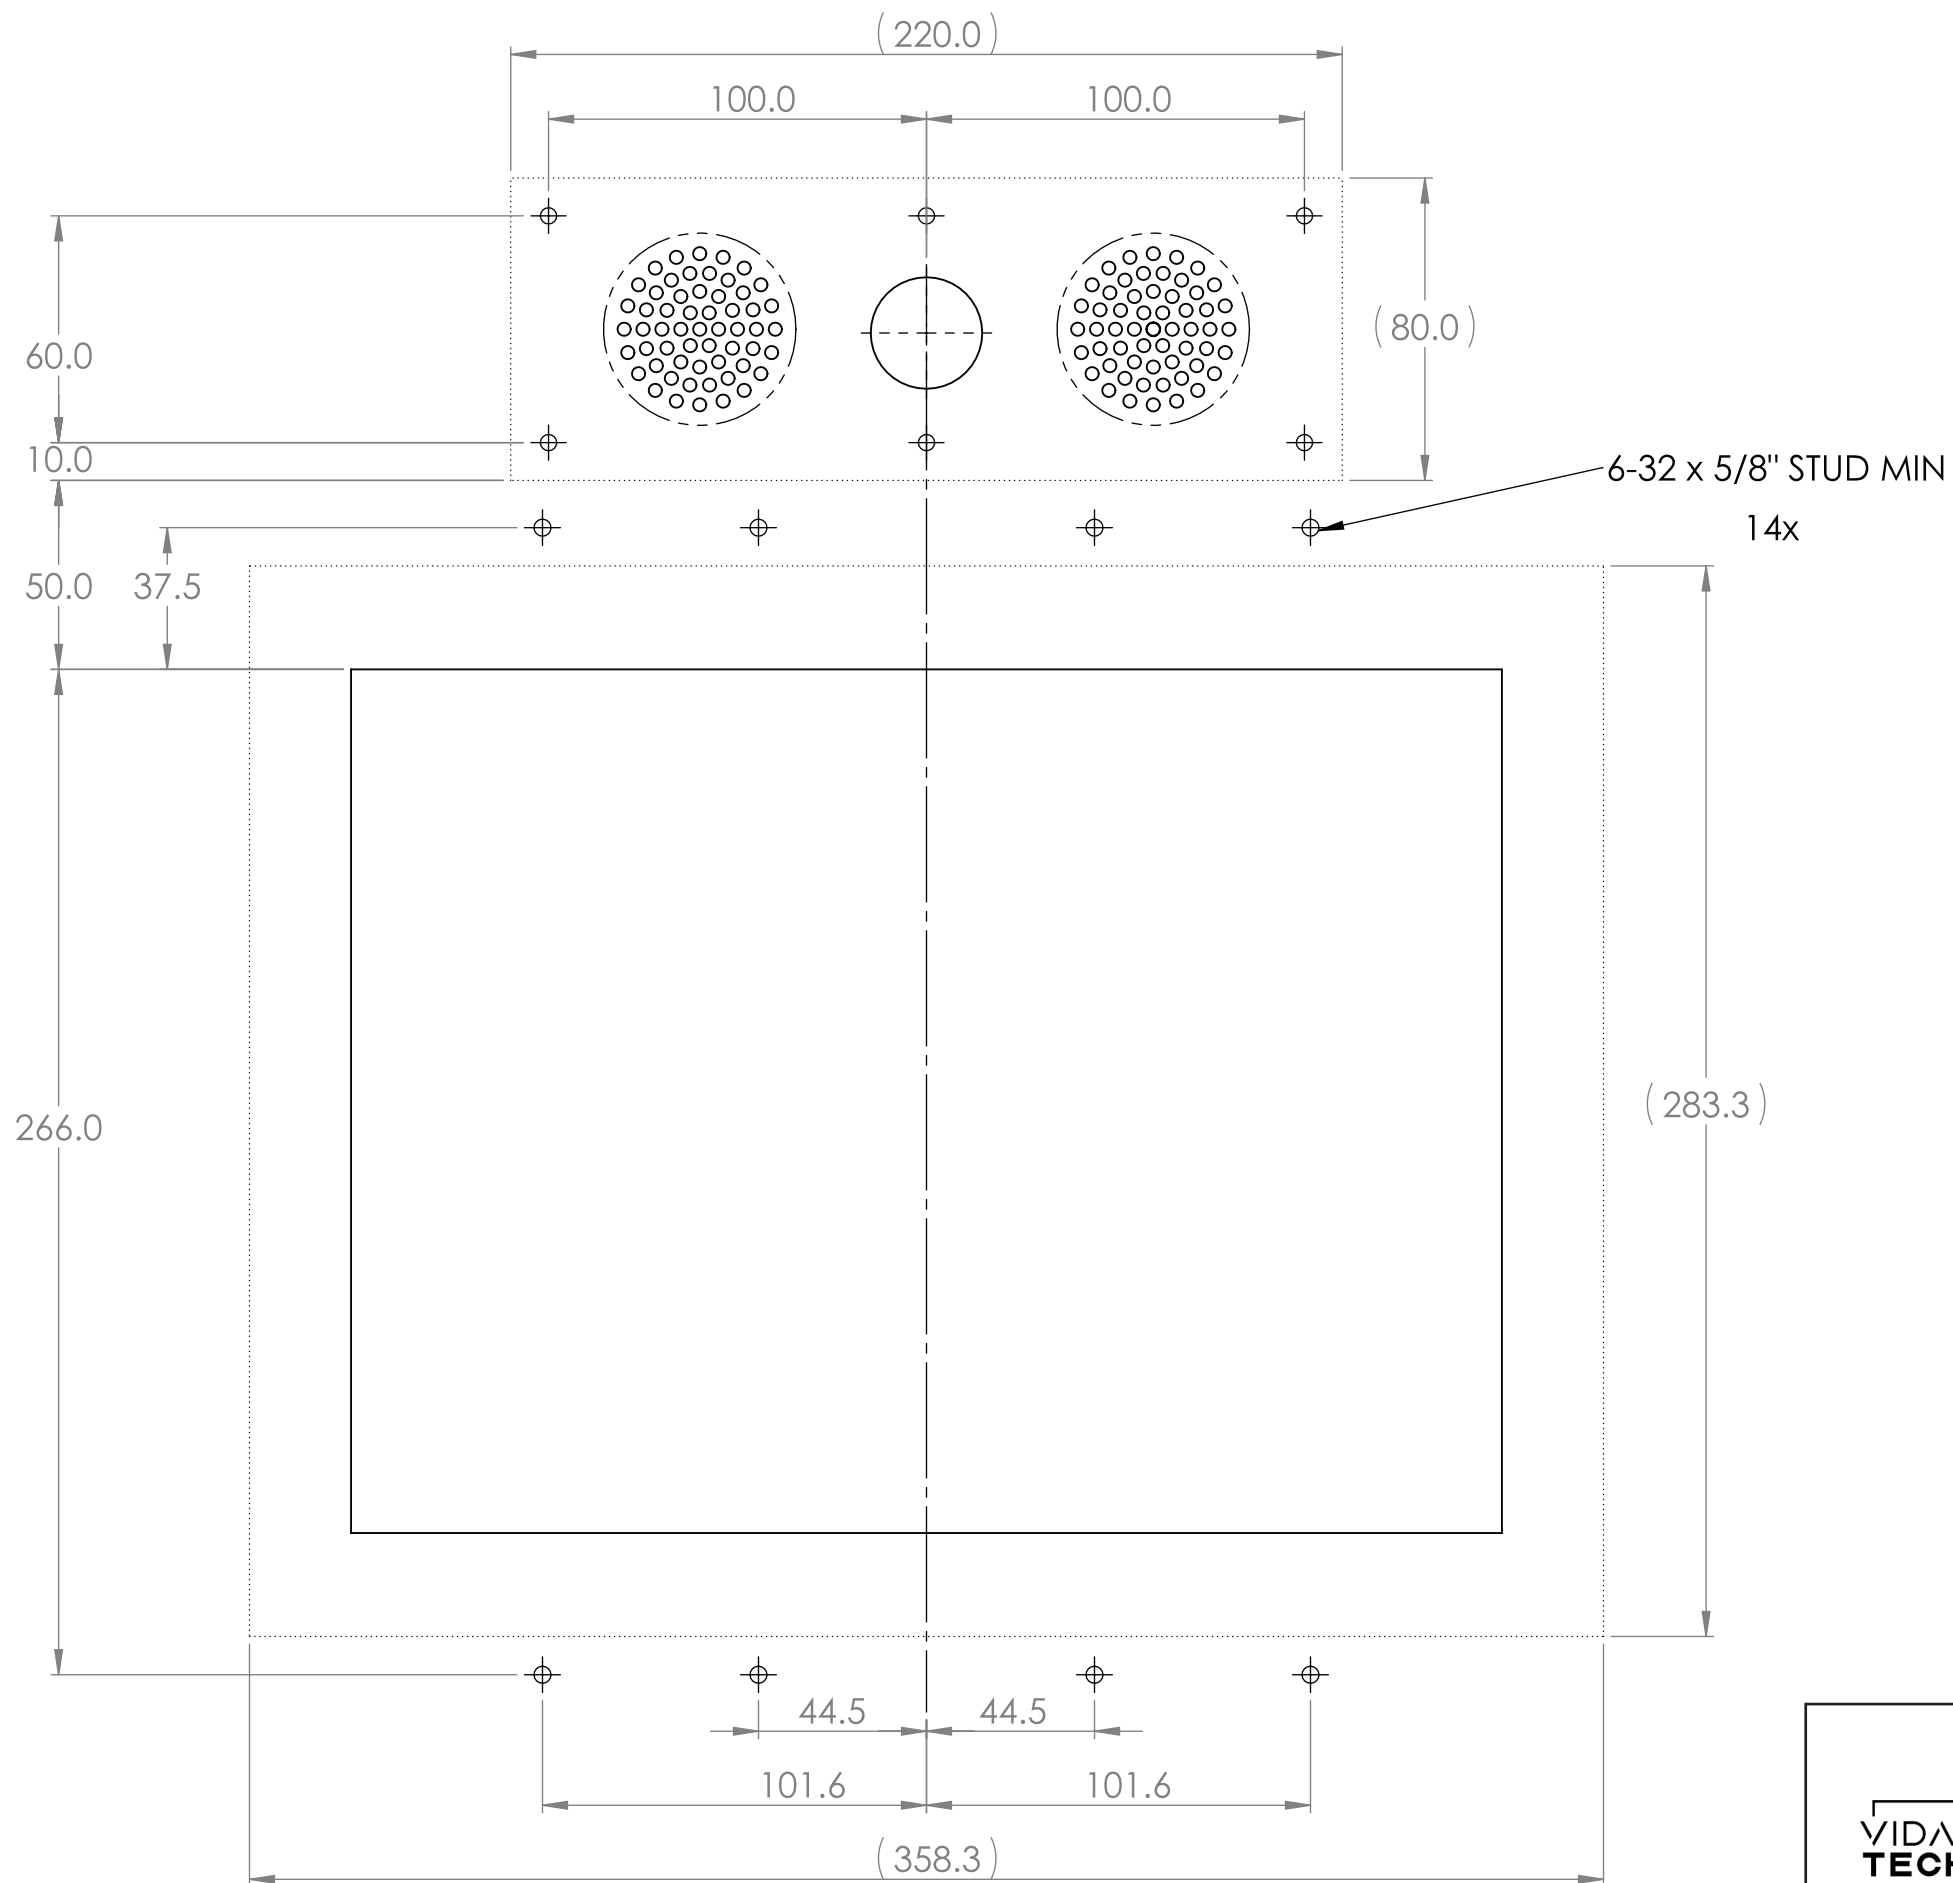

VIDA TECH	Title: TunderCabin15_mec_cutout (Landscape)		Unit: MM	
	Tolerance:	Material:	Finish:	
	Angular:	Scale: 1:2	No. piece: N/A	Date: 2024-05-02
		Rev: 1.0	Name:	Page: 1/1

VIDA TECH	Title: TunderCabin15_mec_cutout (Landscape)		Unit: MM	
	Tolerance:	Material:	Finish:	
	Angular:	Scale: 1:2	No. piece: N/A	Date: 2024-05-02
		Rev: 1.0	Name:	Page: 1/1

	Title: TunderCabin15_mec_cutout (Portrait)		Unit: MM	
	Tolerance:	Material:	Finish:	
		Scale: 1:2	No. piece: N/A	Date: 2024-05-02
		Angular:	Rev: 1.0	Name:
		Page: 1/1		

	Title: TunderCabin15_mec_cutout (Portrait)		Unit: MM	
	Tolerance:	Material:	Finish:	
		Scale: 1:2	No. piece: N/A	Date: 2024-05-02
		Rev: 1.0	Name:	Page: 1/1