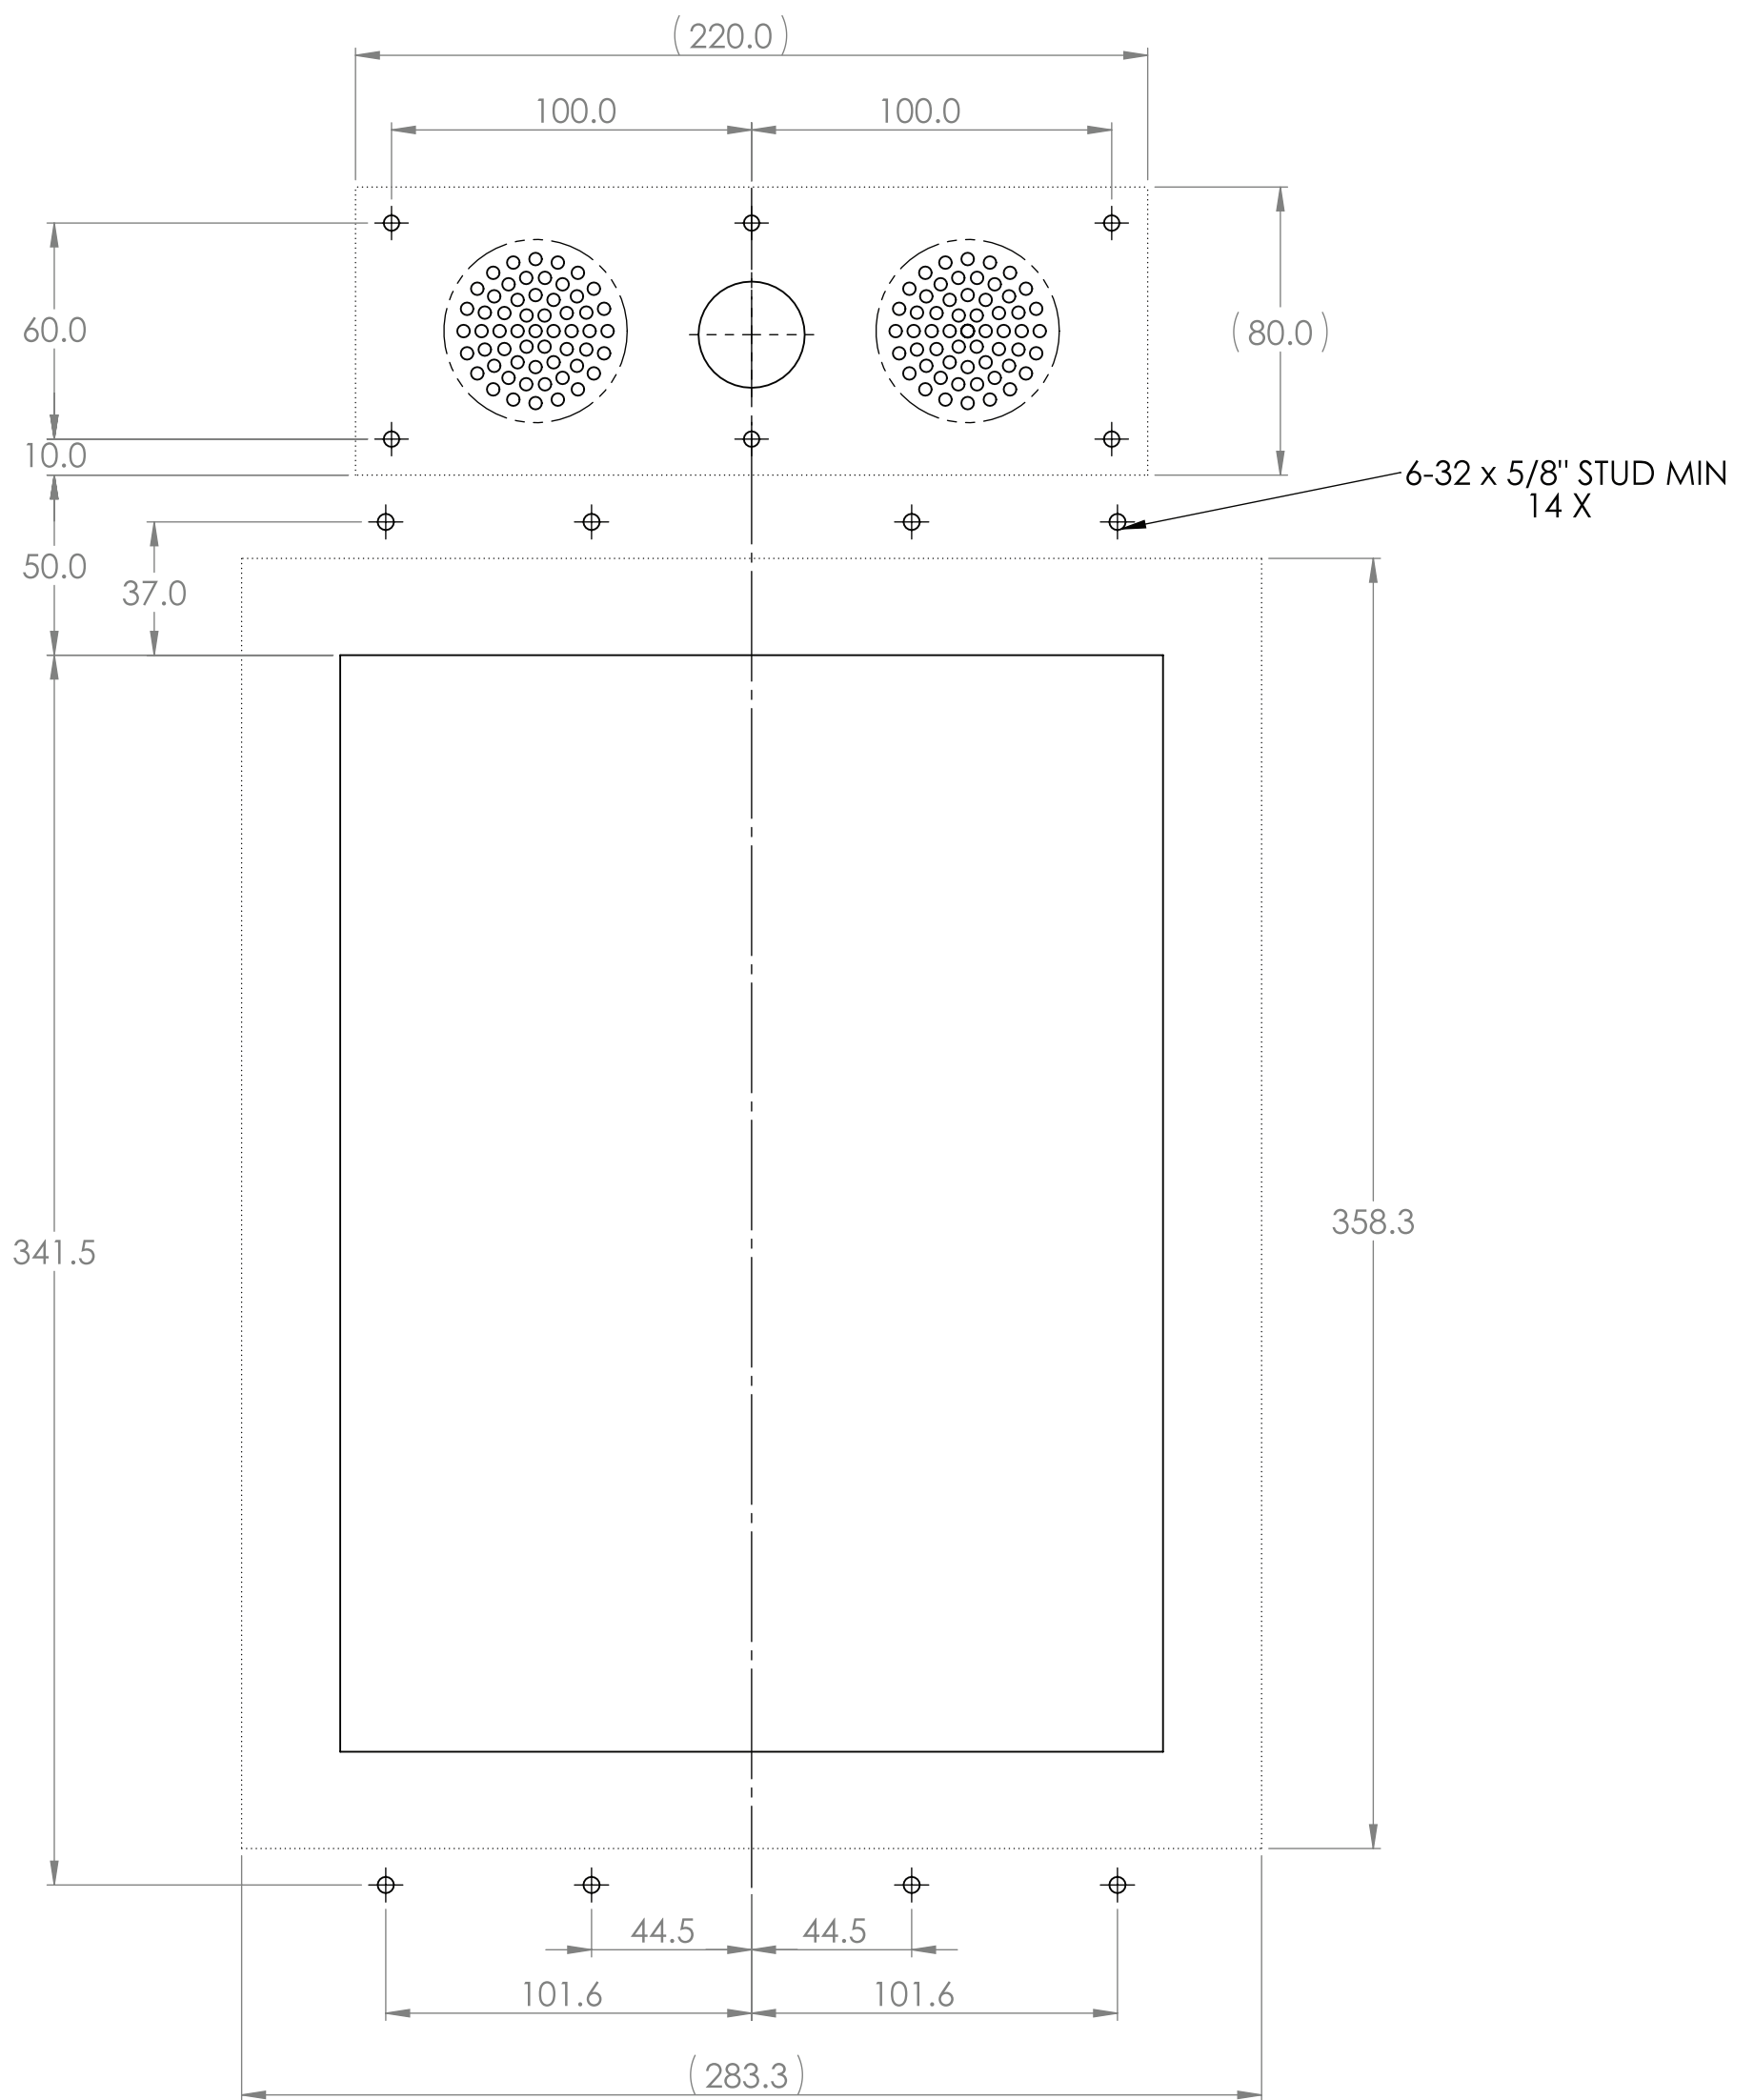

VIDA TECH	Title: TunderCabin15_mec_cutout (Landscape)		Unit: MM	
	Tolerance:	Material:	Finish:	
	Angular:	Scale: 1:2	No. piece: N/A	Date: 2024-05-02
		Rev: 1.0	Name:	Page: 1/1

VIDA TECH	Title: TunderCabin15_mec_cutout (Landscape)		Unit: MM	
	Tolerance:	Material:	Finish:	
	Angular:	Scale: 1:2	No. piece: N/A	Date: 2024-05-02
		Rev: 1.0	Name:	Page: 1/1

	Title: TunderCabin15_mec_cutout (Portrait)		Unit: MM	
	Tolerance:	Material:	Finish:	
		Scale: 1:2	No. piece: N/A	Date: 2024-05-02
		Angular:	Rev: 1.0	Name:
		Page: 1/1		

	Title: TunderCabin15_mec_cutout (Portrait)		Unit: MM	
	Tolerance:	Material:	Finish:	
		Scale: 1:2	No. piece: N/A	Date: 2024-05-02
		Rev: 1.0	Name:	Page: 1/1