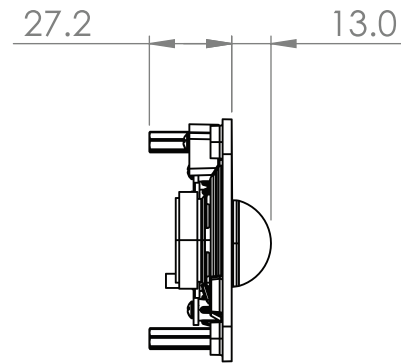

Studing patern
(15" screen portrait)

The recommended height is greater than 1700mm

6-32 x 5/8" STUD MIN 14 X

	Title: TunderCabin15_mec_cutout (Portrait)		Unit: MM	
	Tolerance:	Material:	Finish:	
		Scale: 1:2	No. piece: N/A	Date: 2024-05-02
		Rev: 1	Name:	Page: 1/1

VIDA TECH	Title: Thunder 15" Screen			Unit: MM
	Tolerance:	Material:	Finish:	
	Scale:	1:2	No. piece:	Date:
	Angular:	1	Name:	Page:
			N/A	2024-05-14
				1/1

	Title: Camera module without switch			Unit: MM
	Tolerance:	Material:	Finish:	
		Scale: 1:2	No. piece: N/A	Date: 2024-05-02
		Rev: 1.0	Name:	Page: 1/1