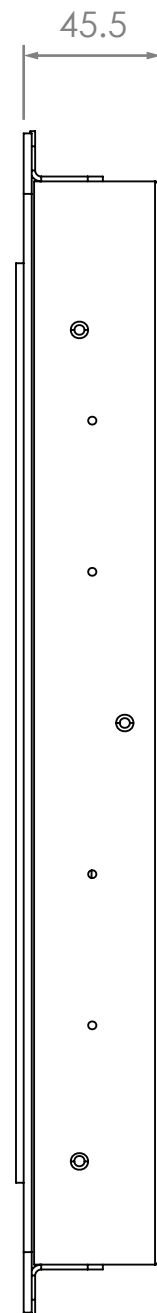

Cutout
(15" screen landscape)

	Title: TunderCabin15_mec_cutout (Landscape)		Unit: MM	
	Tolerance:	Material:	Finish:	
		Scale: 1:2	No. piece: N/A	Date: 2024-05-02
		Angular:	Rev: 1	Name:

Studing patern
(15" screen landscape)

	Title: TunderCabin15_mec_cutout (Landscape)		Unit: MM	
	Tolerance:	Material:	Finish:	
		Scale: 1:2	No. piece: N/A	Date: 2024-05-02
		Rev: 1	Name:	Page: 1/1

Cutout
(15" screen portrait)

	Title: TunderCabin15_mec_cutout (Portrait)		Unit: MM	
	Tolerance:	Material:	Finish:	
		Scale: 1:2	No. piece: N/A	Date: 2024-05-02
		Angular:	Rev: 1	Name:

Studing patern
(15" screen portrait)

The recommended height is greater than 1700mm

6-32 x 5/8" STUD MIN 14 X

	Title: TunderCabin15_mec_cutout (Portrait)		Unit: MM	
	Tolerance:	Material:	Finish:	
		Scale: 1:2	No. piece: N/A	Date: 2024-05-02
		Rev: 1	Name:	Page: 1/1

VIDA TECH	Title: Thunder 15" Screen			Unit: MM
	Tolerance:	Material:	Finish:	
	Scale:	1:2	No. piece:	Date:
	Angular:	1	Name:	Page:
			N/A	2024-05-14
				1/1

	Title: Camera module without switch			Unit: MM
	Tolerance:	Material:	Finish:	
		Scale: 1:2	No. piece: N/A	Date: 2024-05-02
		Rev: 1.0	Name:	Page: 1/1