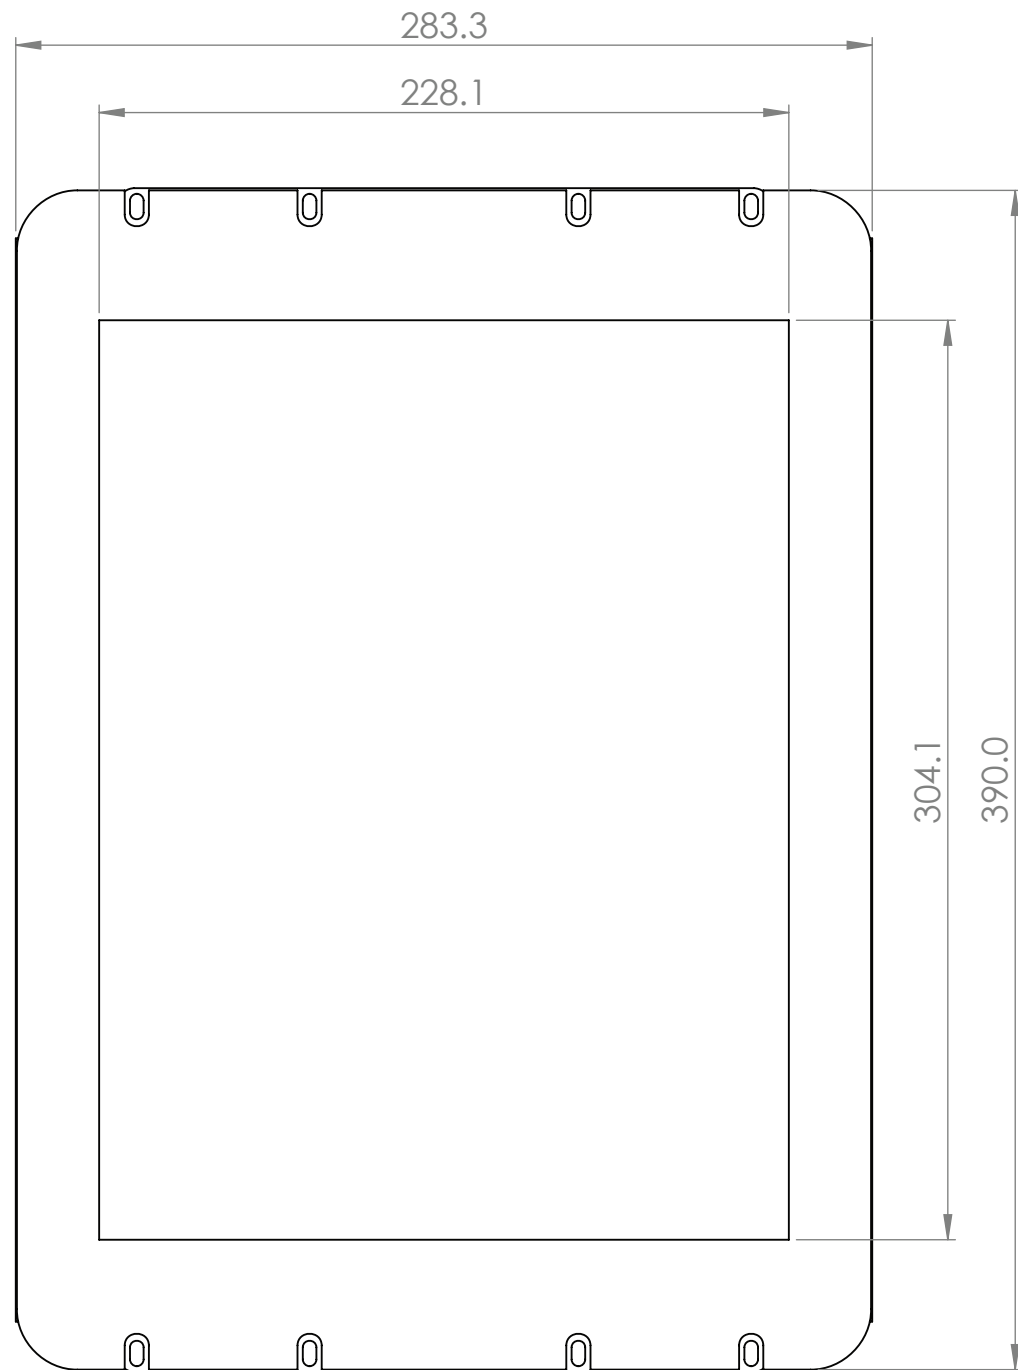

Cutout
(15" screen landscape)

	Title: TunderCabin15_mec_cutout (Landscape)		Unit: MM	
	Tolerance:	Material:	Finish:	
		Scale: 1:2	No. piece: N/A	Date: 2024-05-02
		Angular:	Rev: 1	Name:

Studing patern
(15" screen landscape)

	Title: TunderCabin15_mec_cutout (Landscape)		Unit: MM	
	Tolerance:	Material:	Finish:	
		Scale: 1:2	No. piece: N/A	Date: 2024-05-02
		Rev: 1	Name:	Page: 1/1

Cutout
(15" screen portrait)

	Title: TunderCabin15_mec_cutout (Portrait)		Unit: MM	
	Tolerance:	Material:	Finish:	
		Scale: 1:2	No. piece: N/A	Date: 2024-05-02
		Angular:	Rev: 1	Name:

Studing patern
(15" screen portrait)

The recommended height is greater than 1700mm

6-32 x 5/8" STUD MIN 14 X

	Title: TunderCabin15_mec_cutout (Portrait)		Unit: MM	
	Tolerance:	Material:	Finish:	
		Scale: 1:2	No. piece: N/A	Date: 2024-05-02
		Rev: 1	Name:	Page: 1/1

VIDA TECH	Title: Thunder 15" Screen			Unit: MM
	Tolerance:	Material:	Finish:	
	Scale:	1:2	No. piece:	Date:
	Angular:	1	Name:	Page:
			N/A	2024-05-14
				1/1

	Title: Camera module without switch			Unit: MM
	Tolerance:	Material:	Finish:	
		Scale: 1:2	No. piece: N/A	Date: 2024-05-02
		Rev: 1.0	Name:	Page: 1/1