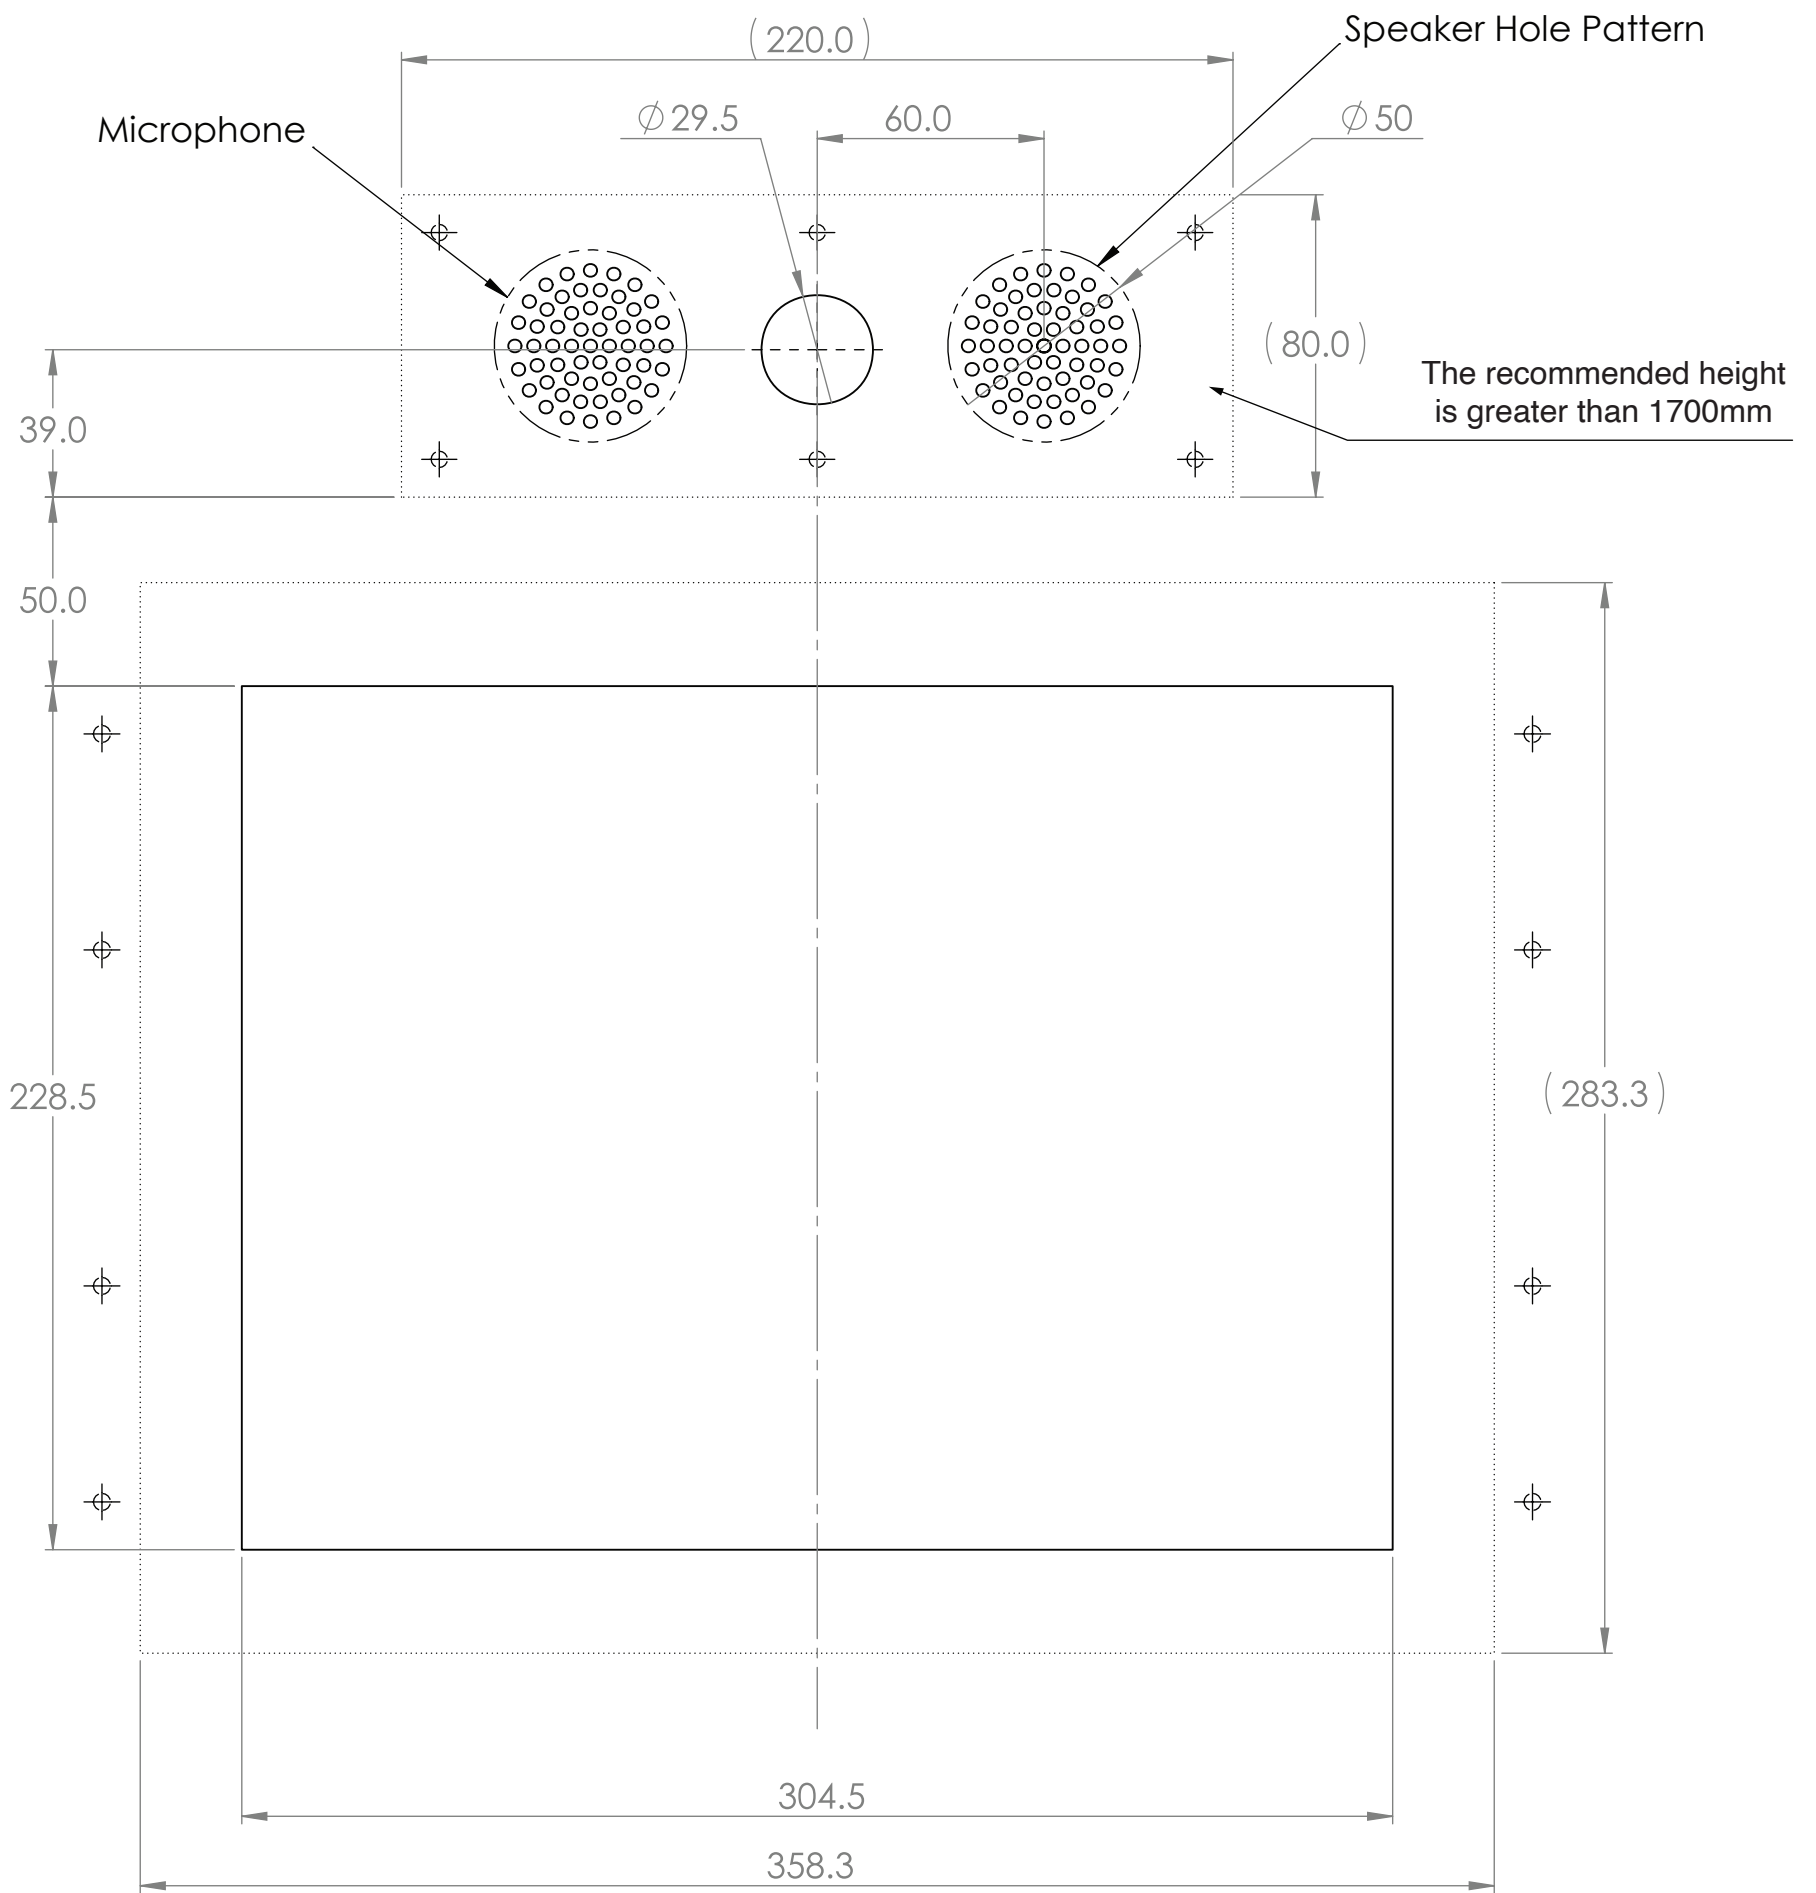

Cutout
(15" screen landscape)

	Title: TunderCabin15_mec_cutout (Landscape)		Unit: MM	
	Tolerance:	Material:	Finish:	
		Scale: 1:2	No. piece: N/A	Date: 2024-05-02
		Angular:	Rev: 1	Name:

Studing patern
(15" screen landscape)

	Title: TunderCabin15_mec_cutout (Landscape)		Unit: MM	
	Tolerance:	Material:	Finish:	
		Scale: 1:2	No. piece: N/A	Date: 2024-05-02
		Rev: 1	Name:	Page: 1/1

Cutout
(15" screen portrait)

	Title: TunderCabin15_mec_cutout (Portrait)		Unit: MM	
	Tolerance:	Material:	Finish:	
		Scale: 1:2	No. piece: N/A	Date: 2024-05-02
		Angular:	Rev: 1	Name:

Studing patern
(15" screen portrait)

The recommended height is greater than 1700mm

6-32 x 5/8" STUD MIN 14 X

	Title: TunderCabin15_mec_cutout (Portrait)		Unit: MM	
	Tolerance:	Material:	Finish:	
		Scale: 1:2	No. piece: N/A	Date: 2024-05-02
		Rev: 1	Name:	Page: 1/1

VIDA TECH	Title: Thunder 15" Screen			Unit: MM
	Tolerance:	Material:	Finish:	
	Scale:	1:2	No. piece:	Date:
	Angular:	1	Name:	Page:
			N/A	2024-05-14
				1/1

	Title: Camera module without switch			Unit: MM
	Tolerance:	Material:	Finish:	
		Scale: 1:2	No. piece: N/A	Date: 2024-05-02
		Rev: 1.0	Name:	Page: 1/1