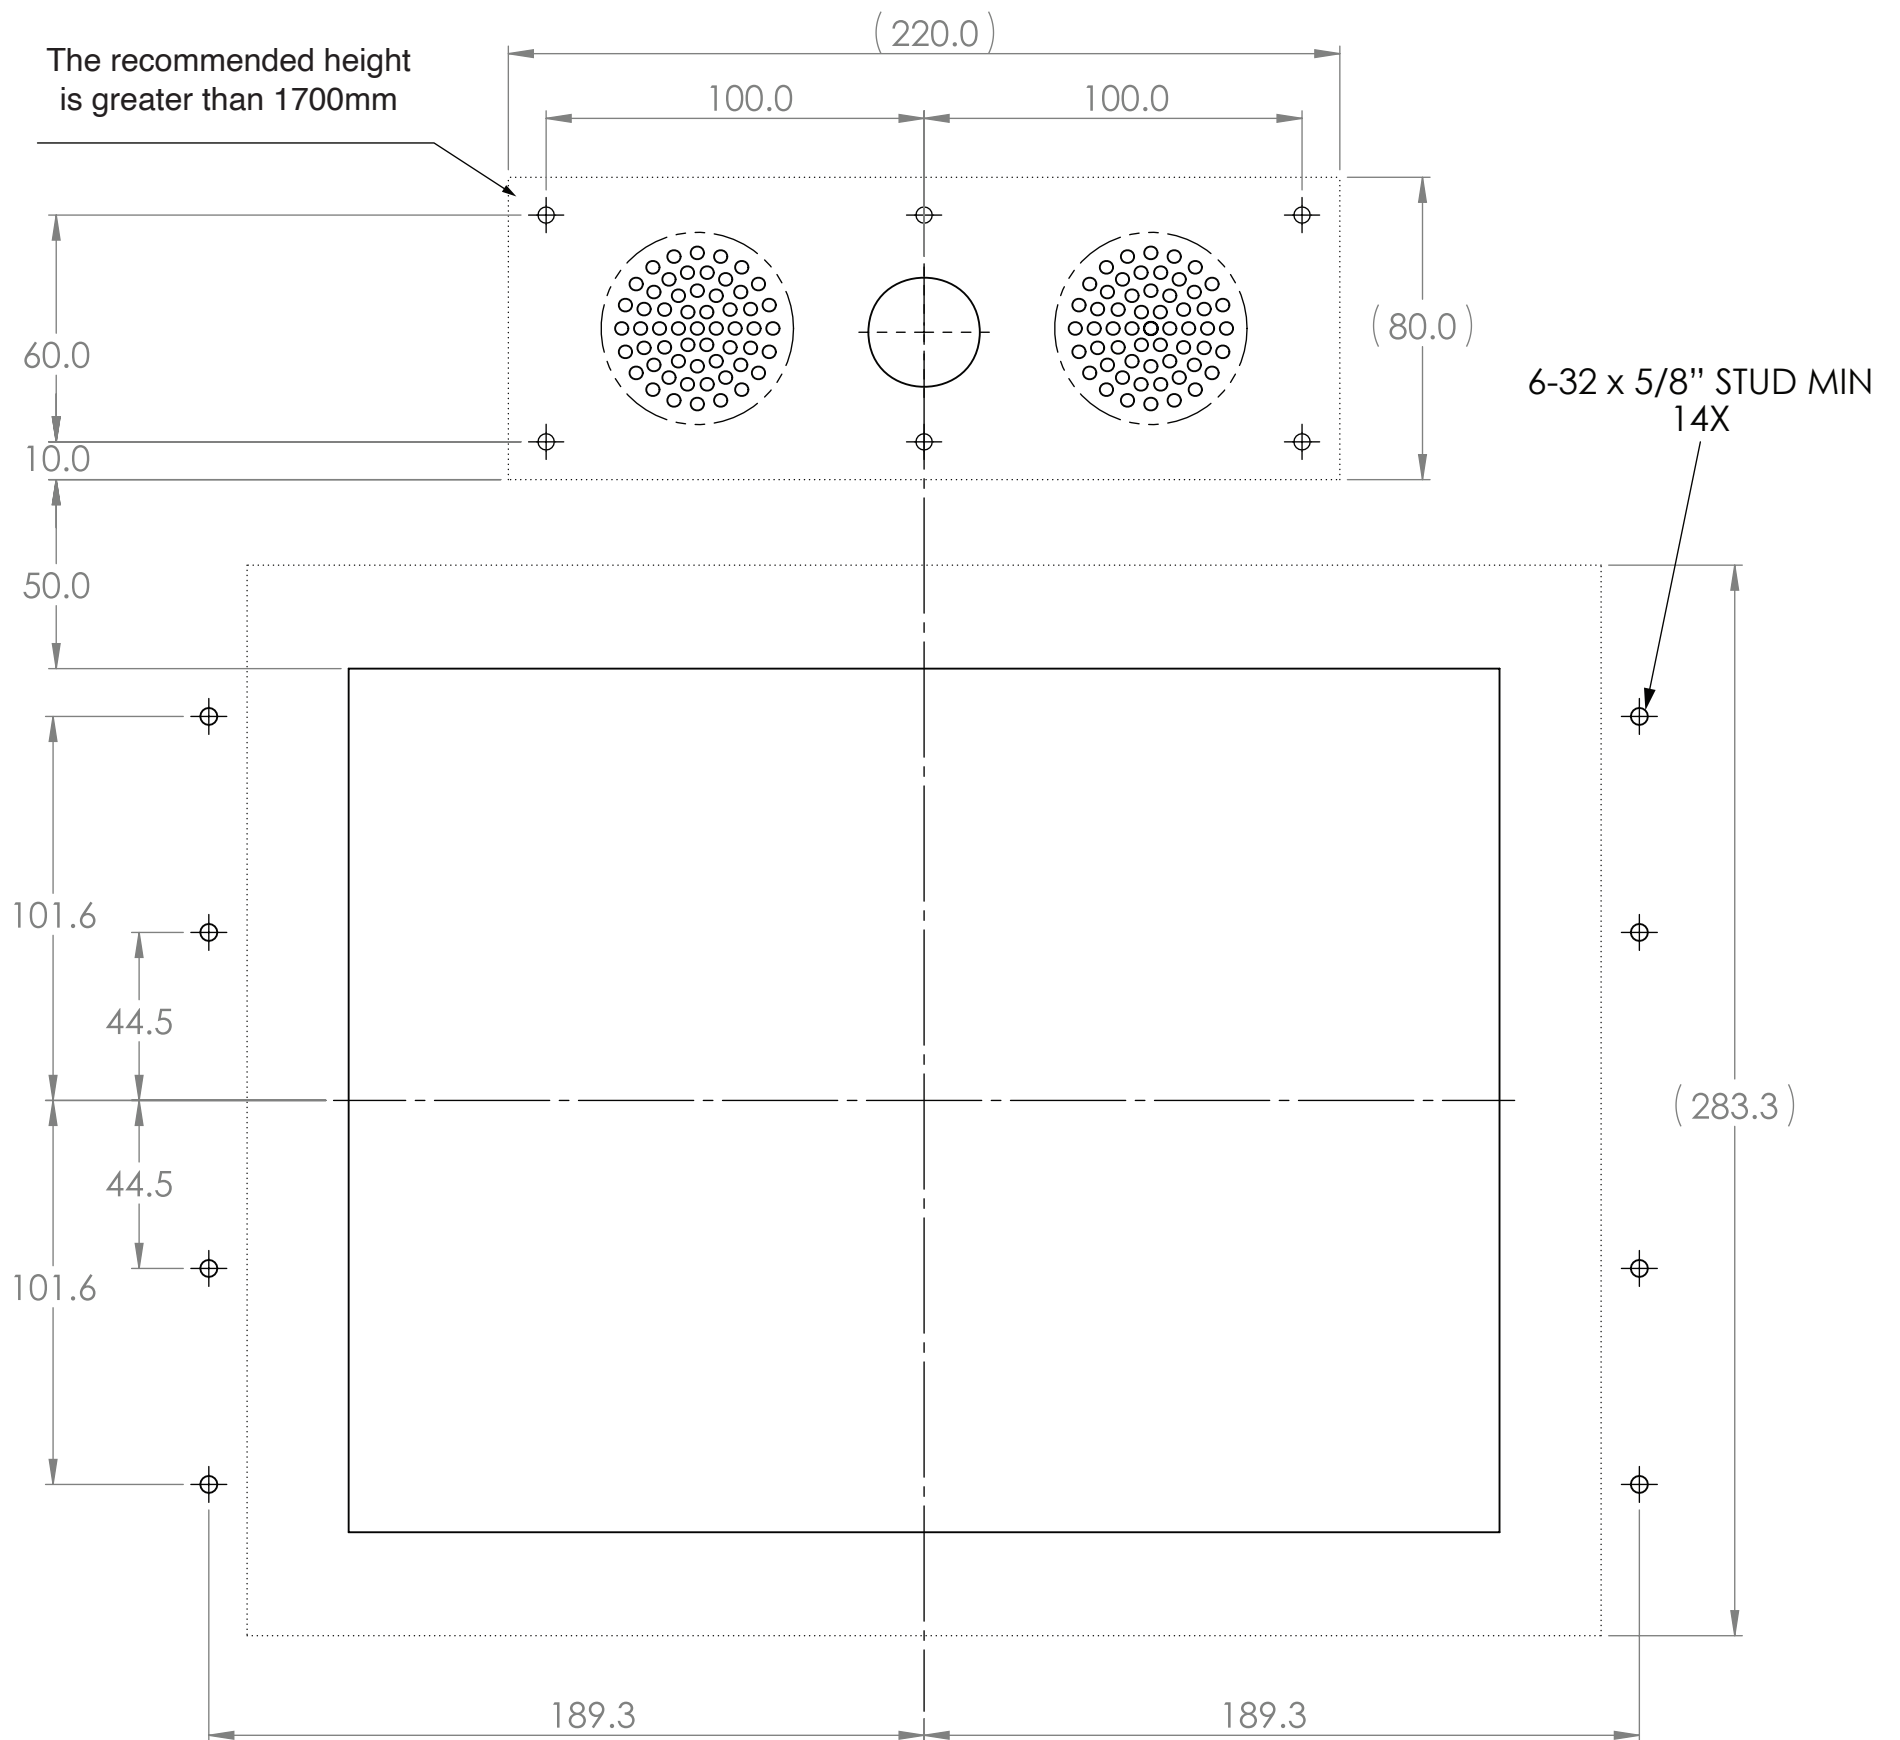

Cutout
(15" screen landscape)

	Title: TunderCabin15_mec_cutout (Landscape)		Unit: MM	
	Tolerance:	Material:	Finish:	
		Scale: 1:2	No. piece: N/A	Date: 2024-05-02
		Angular:	Rev: 1	Name:

Studing patern
(15" screen landscape)

	Title: TunderCabin15_mec_cutout (Landscape)		Unit: MM	
	Tolerance:	Material:	Finish:	
		Scale: 1:2	No. piece: N/A	Date: 2024-05-02
		Rev: 1	Name:	Page: 1/1

Cutout
(15" screen portrait)

	Title: TunderCabin15_mec_cutout (Portrait)		Unit: MM	
	Tolerance:	Material:	Finish:	
		Scale: 1:2	No. piece: N/A	Date: 2024-05-02
		Angular:	Rev: 1	Name:

Studing patern
(15" screen portrait)

The recommended height is greater than 1700mm

6-32 x 5/8" STUD MIN 14 X

	Title: TunderCabin15_mec_cutout (Portrait)		Unit: MM	
	Tolerance:	Material:	Finish:	
		Scale: 1:2	No. piece: N/A	Date: 2024-05-02
		Rev: 1	Name:	Page: 1/1

VIDA TECH	Title: Thunder 15" Screen			Unit: MM
	Tolerance:	Material:	Finish:	
	Scale:	1:2	No. piece:	Date:
	Angular:	1	Name:	Page:
			N/A	2024-05-14
				1/1

	Title: Camera module without switch			Unit: MM
	Tolerance:	Material:	Finish:	
		Scale: 1:2	No. piece: N/A	Date: 2024-05-02
		Rev: 1.0	Name:	Page: 1/1