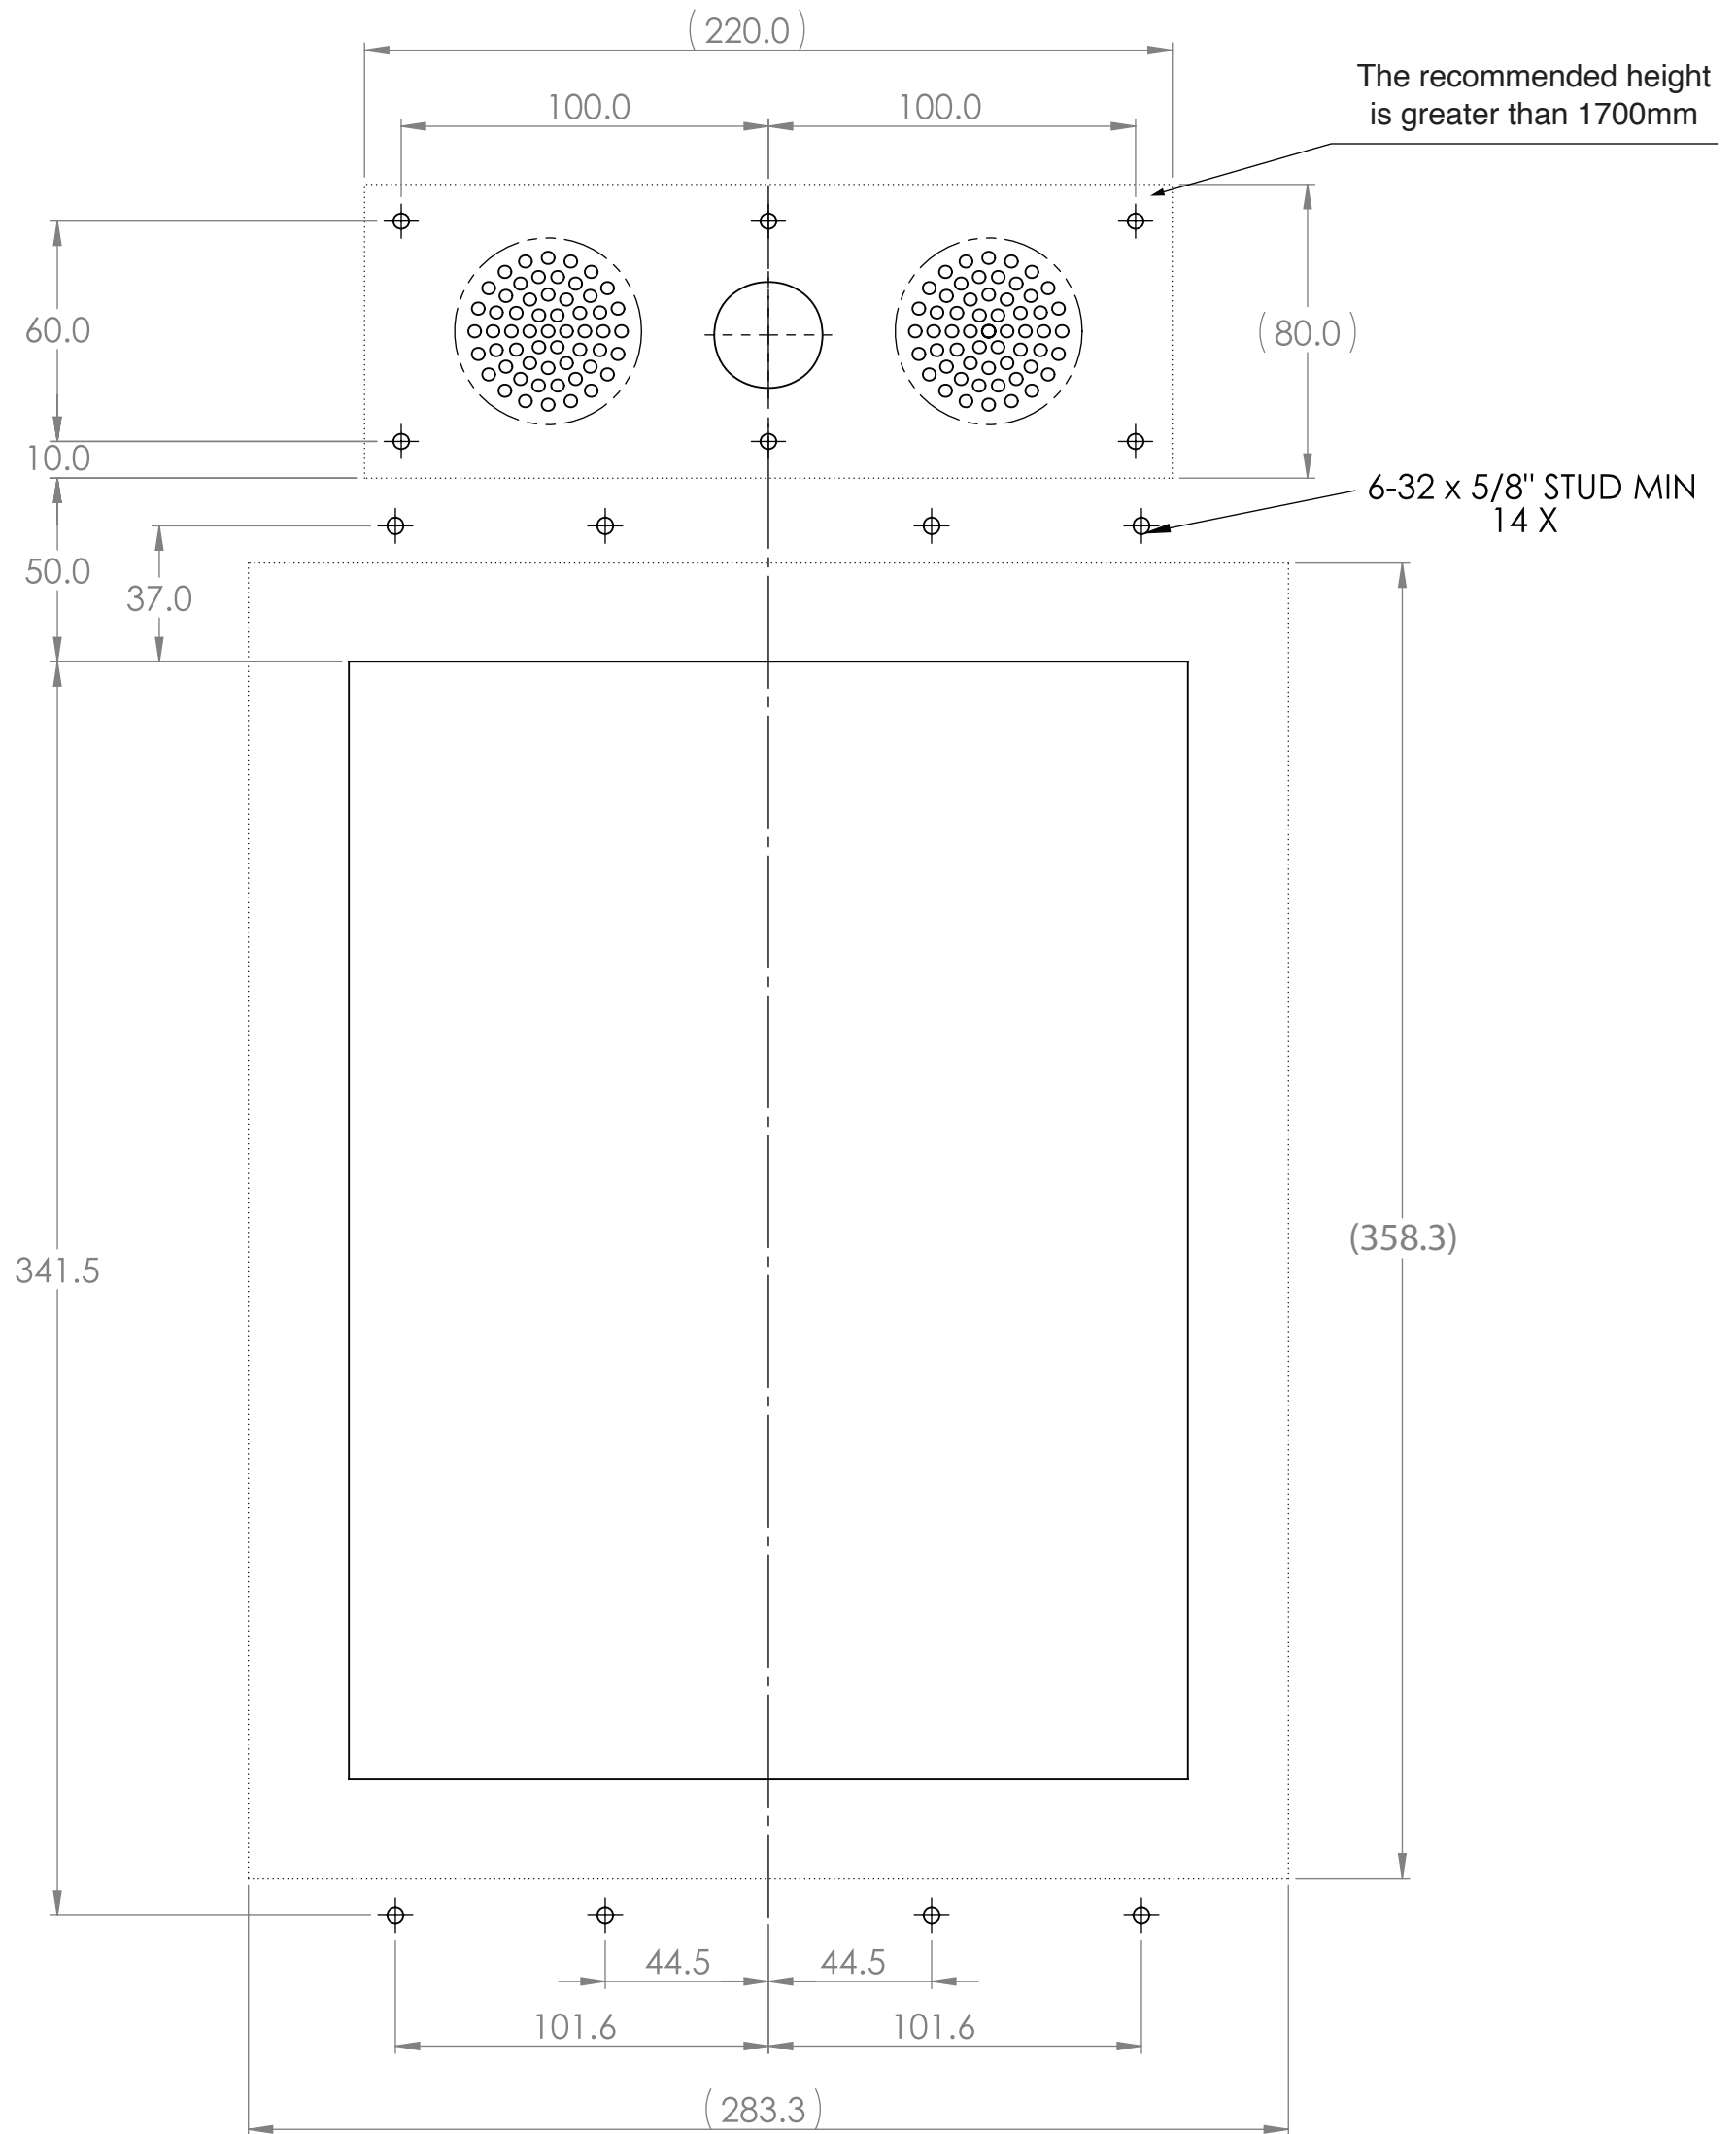

Cutout
(15" screen landscape)

	Title: TunderCabin15_mec_cutout (Landscape)		Unit: MM	
	Tolerance:	Material:	Finish:	
		Scale: 1:2	No. piece: N/A	Date: 2024-05-02
		Angular:	Rev: 1	Name:

Studing patern
(15" screen landscape)

	Title: TunderCabin15_mec_cutout (Landscape)		Unit: MM	
	Tolerance:	Material:	Finish:	
		Scale: 1:2	No. piece: N/A	Date: 2024-05-02
		Rev: 1	Name:	Page: 1/1

Cutout
(15" screen portrait)

	Title: TunderCabin15_mec_cutout (Portrait)		Unit: MM	
	Tolerance:	Material:	Finish:	
		Scale: 1:2	No. piece: N/A	Date: 2024-05-02
		Angular:	Rev: 1	Name:

Studing patern
(15" screen portrait)

The recommended height is greater than 1700mm

6-32 x 5/8" STUD MIN 14 X

	Title: TunderCabin15_mec_cutout (Portrait)		Unit: MM	
	Tolerance:	Material:	Finish:	
		Scale: 1:2	No. piece: N/A	Date: 2024-05-02
		Rev: 1	Name:	Page: 1/1

VIDA TECH	Title: Thunder 15" Screen			Unit: MM
	Tolerance:	Material:	Finish:	
	Scale:	1:2	No. piece:	Date:
	Angular:	1	Name:	Page:
			N/A	2024-05-14
				1/1

	Title: Camera module without switch			Unit: MM
	Tolerance:	Material:	Finish:	
		Scale: 1:2	No. piece: N/A	Date: 2024-05-02
		Rev: 1.0	Name:	Page: 1/1