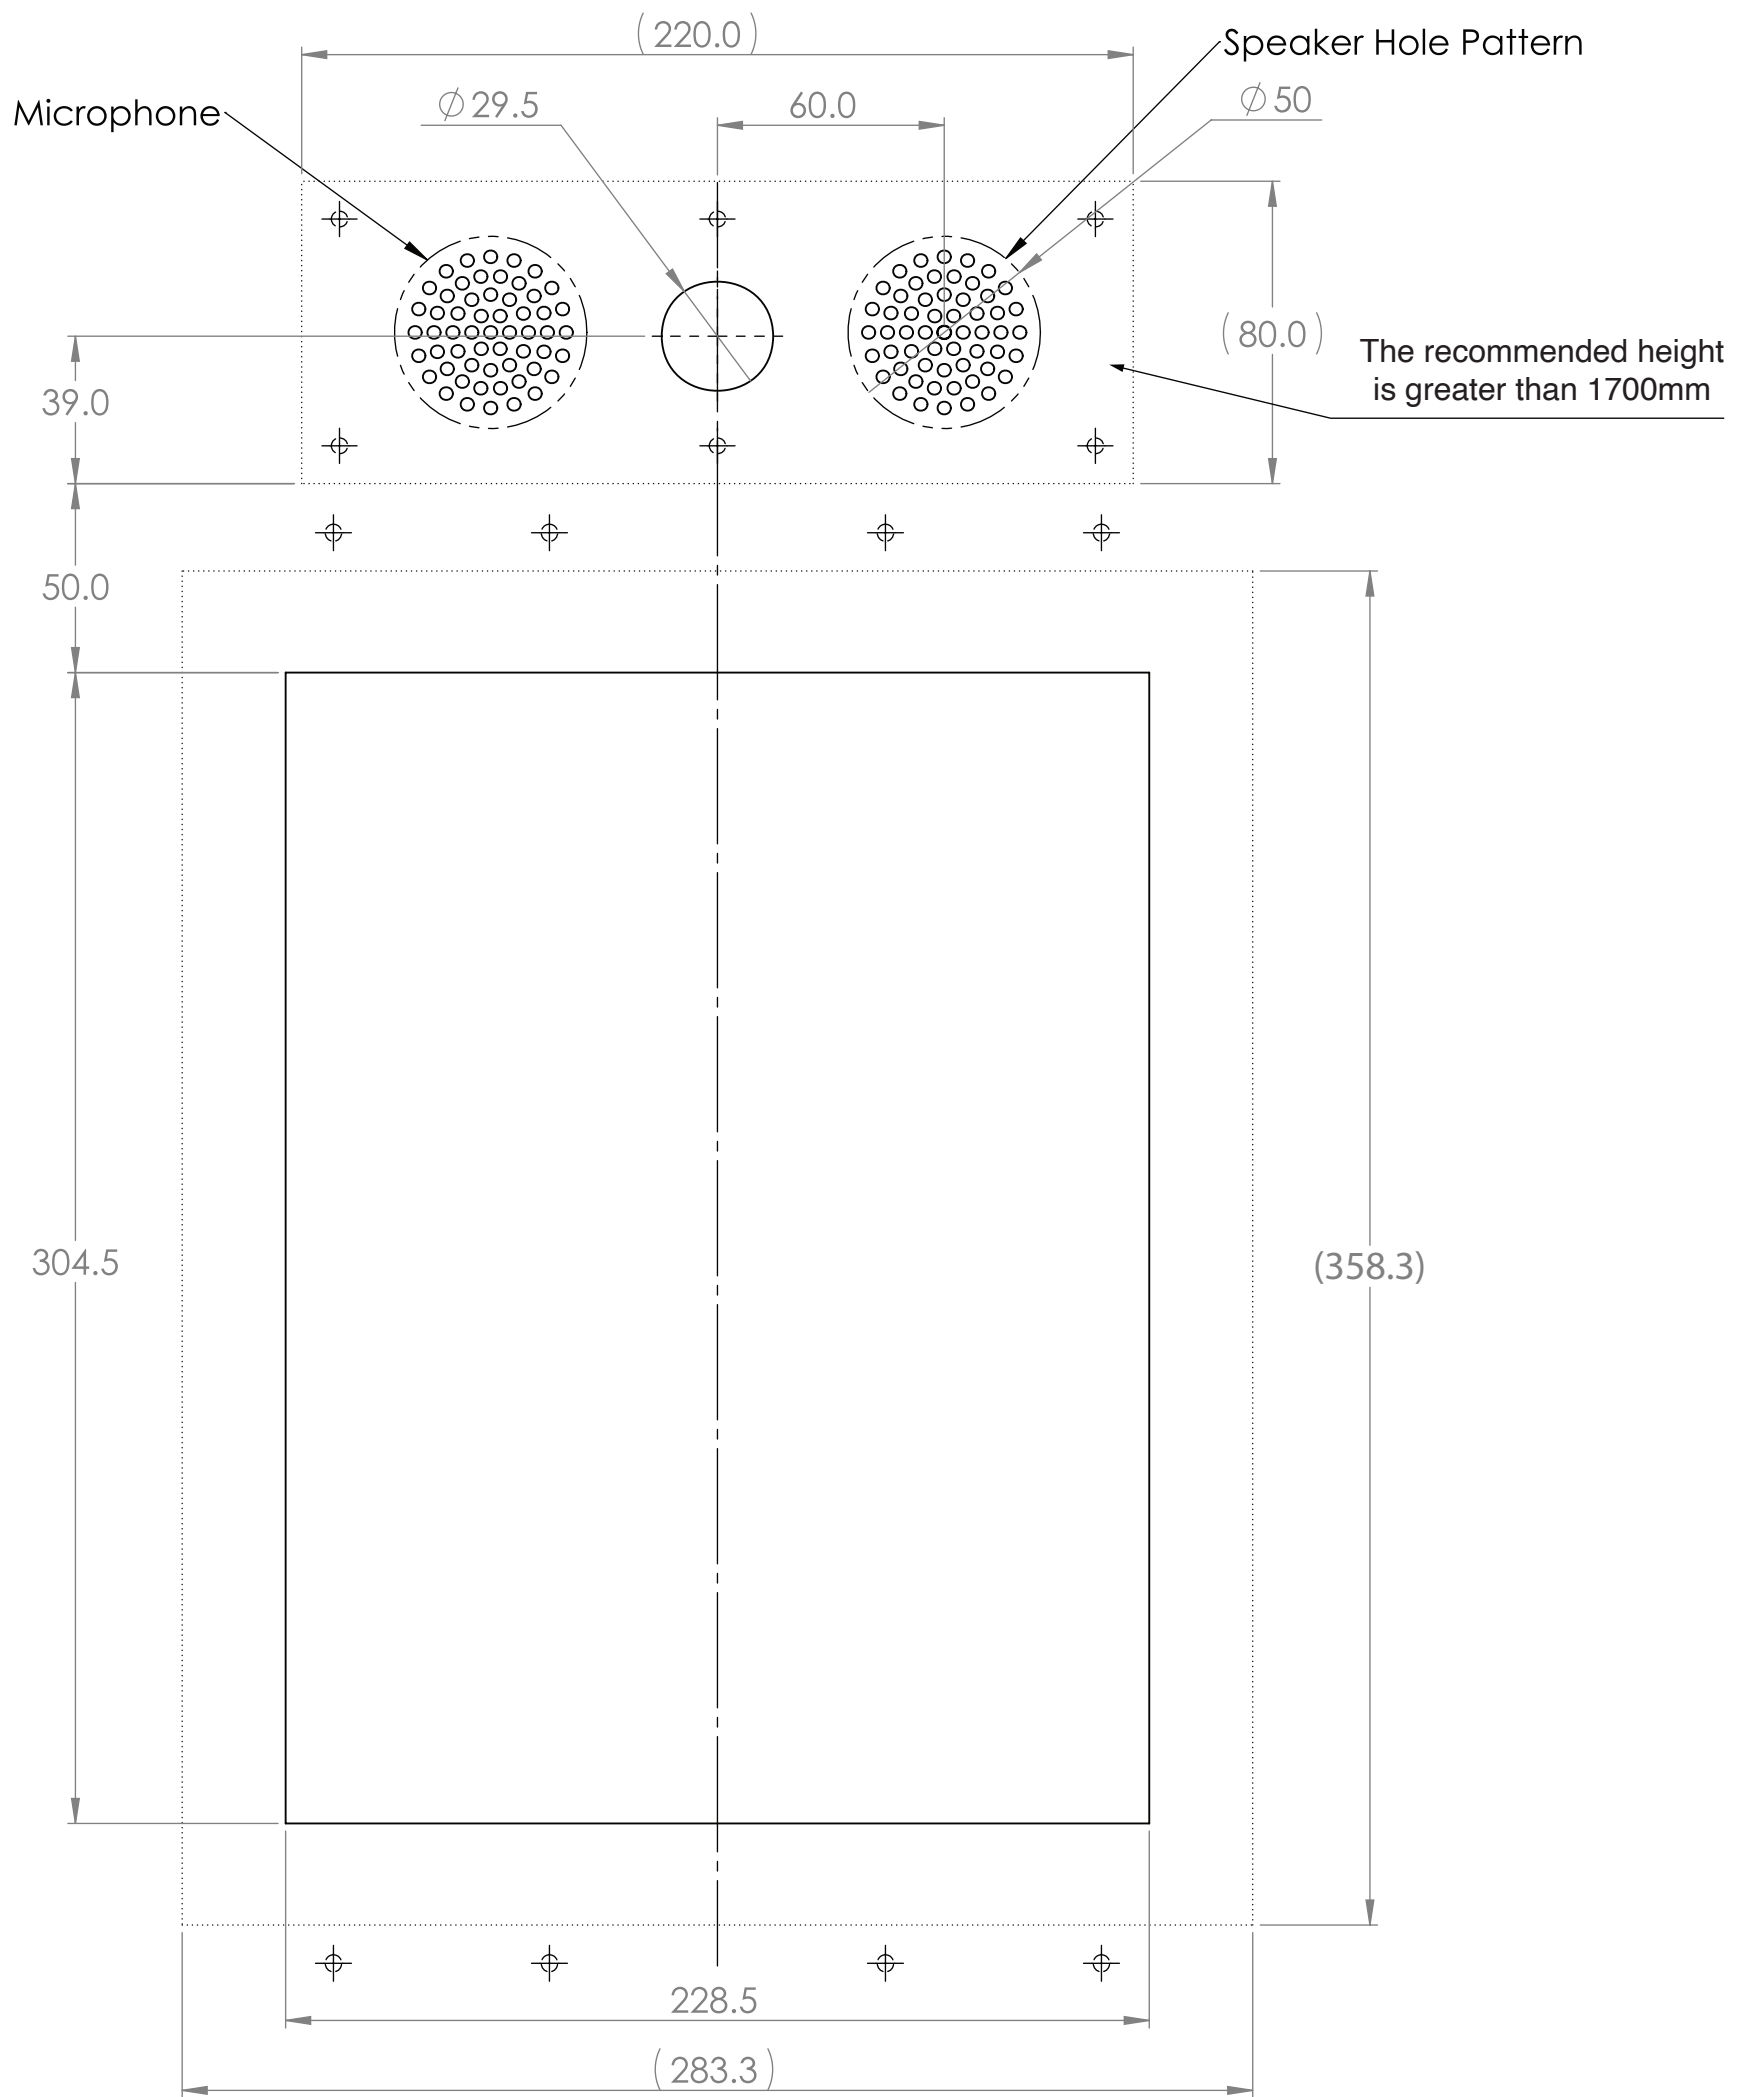

Cutout
(15" screen landscape)

	Title: TunderCabin15_mec_cutout (Landscape)		Unit: MM	
	Tolerance:	Material:	Finish:	
		Scale: 1:2	No. piece: N/A	Date: 2024-05-02
		Angular:	Rev: 1	Name:

Studing patern
(15" screen landscape)

	Title: TunderCabin15_mec_cutout (Landscape)		Unit: MM	
	Tolerance:	Material:	Finish:	
		Scale: 1:2	No. piece: N/A	Date: 2024-05-02
		Rev: 1	Name:	Page: 1/1

Cutout
(15" screen portrait)

	Title: TunderCabin15_mec_cutout (Portrait)		Unit: MM	
	Tolerance:	Material:	Finish:	
		Scale: 1:2	No. piece: N/A	Date: 2024-05-02
		Angular:	Rev: 1	Name:

Studing patern
(15" screen portrait)

The recommended height is greater than 1700mm

6-32 x 5/8" STUD MIN 14 X

	Title: TunderCabin15_mec_cutout (Portrait)		Unit: MM	
	Tolerance:	Material:	Finish:	
		Scale: 1:2	No. piece: N/A	Date: 2024-05-02
		Rev: 1	Name:	Page: 1/1

VIDA TECH	Title: Thunder 15" Screen			Unit: MM
	Tolerance:	Material:	Finish:	
	Scale:	1:2	No. piece:	Date:
	Angular:	1	Name:	Page:
			N/A	2024-05-14
				1/1

	Title: Camera module without switch			Unit: MM
	Tolerance:	Material:	Finish:	
		Scale: 1:2	No. piece: N/A	Date: 2024-05-02
		Rev: 1.0	Name:	Page: 1/1