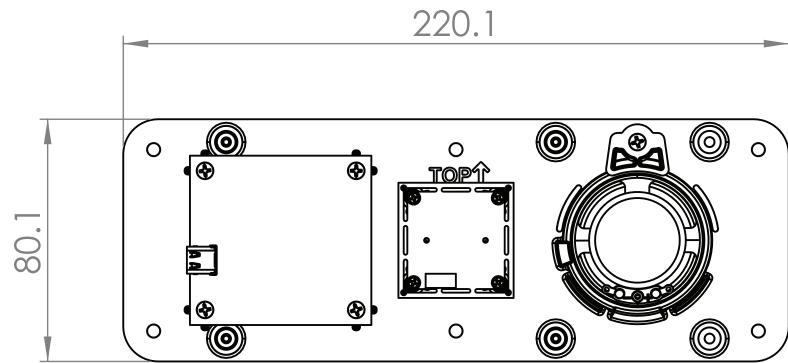

Studing patern
(15" screen portrait)

The recommended height is greater than 1700mm

6-32 x 5/8" STUD MIN 14 X

	Title: TunderCabin15_mec_cutout (Portrait)		Unit: MM	
	Tolerance:	Material:	Finish:	
		Scale: 1:2	No. piece: N/A	Date: 2024-05-02
		Rev: 1	Name:	Page: 1/1

VIDA TECH	Title: Thunder 15" Screen			Unit: MM
	Tolerance:	Material:	Finish:	
	Scale:	1:2	No. piece:	Date:
	Angular:	1	Name:	Page:
			N/A	2024-05-14
				1/1

	Title: Camera module without switch			Unit: MM
	Tolerance:	Material:	Finish:	
		Scale: 1:2	No. piece: N/A	Date: 2024-05-02
		Rev: 1.0	Name:	Page: 1/1