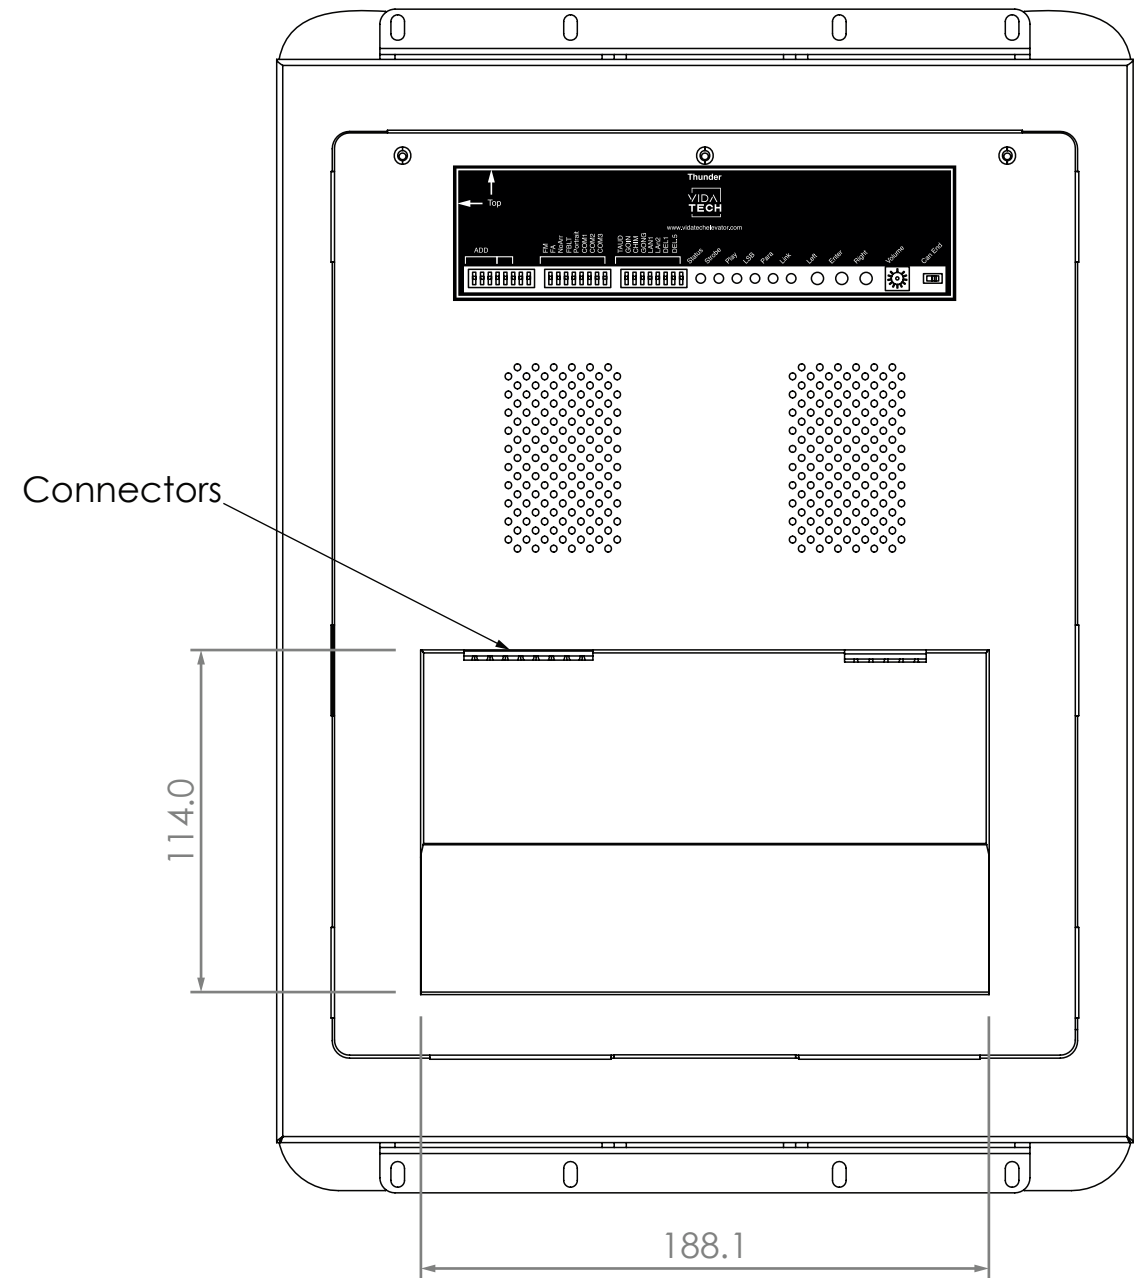

	Title: TunderCabin15_mec_cutout (Landscape)		Unit: MM	
	Tolerance:	Material:	Finish:	
		Scale: 1:2	No. piece: N/A	Date: 2024-05-02
		Rev: 1	Name:	Page: 1/1

Cutout
(15" screen portrait)

	Title: TunderCabin15_mec_cutout (Portrait)		Unit: MM	
	Tolerance:	Material:	Finish:	
		Scale: 1:2	No. piece: N/A	Date: 2024-05-02
		Angular:	Rev: 1	Name:

Studing patern
(15" screen portrait)

The recommended height is greater than 1700mm

6-32 x 5/8" STUD MIN 14 X

	Title: TunderCabin15_mec_cutout (Portrait)		Unit: MM	
	Tolerance:	Material:	Finish:	
		Scale: 1:2	No. piece: N/A	Date: 2024-05-02
		Rev: 1	Name:	Page: 1/1

VIDA TECH	Title: Thunder 15" Screen			Unit: MM
	Tolerance:	Material:	Finish:	
	Scale:	1:2	No. piece:	Date:
	Angular:	1	Name:	Page:
			N/A	2024-05-14
				1/1

	Title: Camera module without switch			Unit: MM
	Tolerance:	Material:	Finish:	
		Scale: 1:2	No. piece: N/A	Date: 2024-05-02
		Rev: 1.0	Name:	Page: 1/1