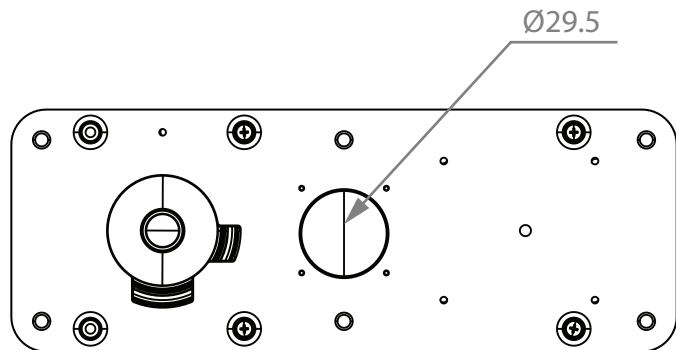

Studing patern
(15" screen portrait)

The recommended height is greater than 1700mm

6-32 x 5/8" STUD MIN 14 X

	Title: TunderCabin15_mec_cutout (Portrait)		Unit: MM	
	Tolerance:	Material:	Finish:	
		Scale: 1:2	No. piece: N/A	Date: 2024-05-02
		Rev: 1	Name:	Page: 1/1

VIDA TECH	Title: Thunder 15" Screen			Unit: MM
	Tolerance:	Material:	Finish:	
	Scale:	1:2	No. piece:	Date:
	Angular:	1	Name:	Page:
			N/A	2024-05-14
				1/1

	Title: Camera module without switch			Unit: MM
	Tolerance:	Material:	Finish:	
		Scale: 1:2	No. piece: N/A	Date: 2024-05-02
		Rev: 1.0	Name:	Page: 1/1